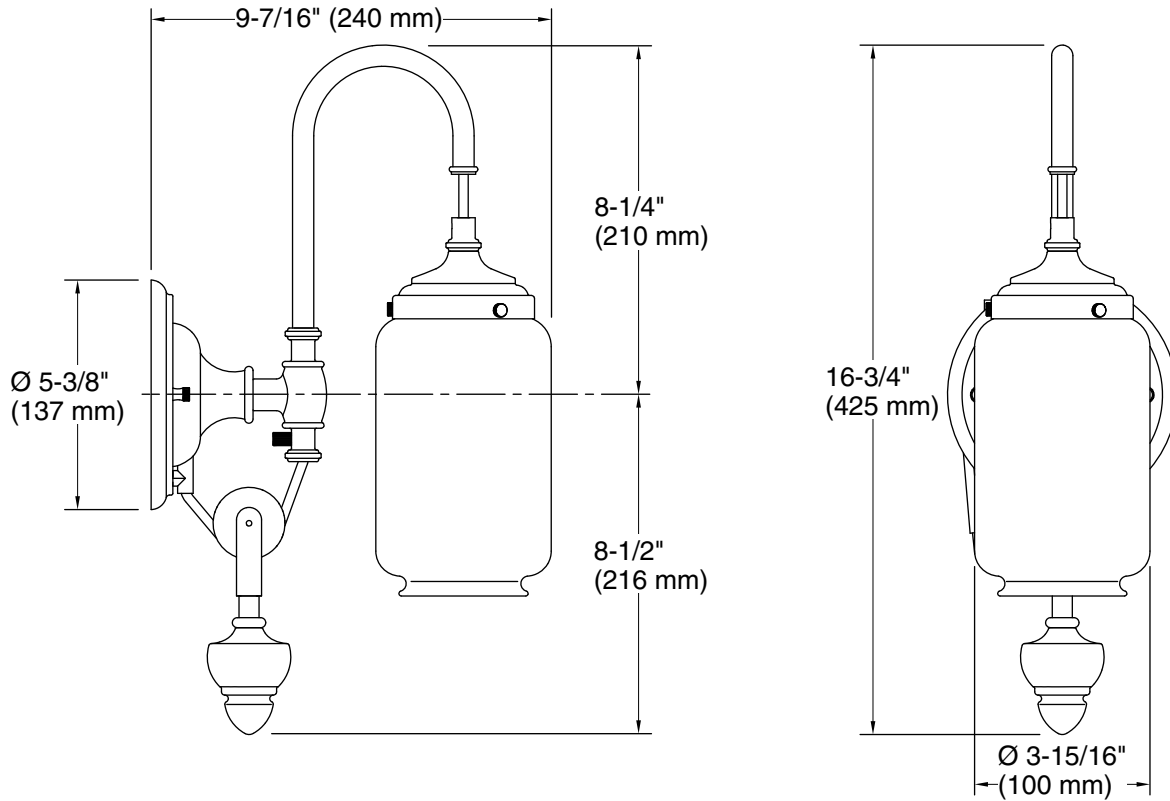

Features

- Clear glass shades with inner frosted glass diffusers for reduced glare
- Requires bulb with medium (E26) base; T10 bulb recommended (sold separately)
- Coordinates with faucets and accessories in the Artifacts collection
- Suitable for damp locations, per UL 1598

Technical Information

All product dimensions are nominal.

Material:	Brass, Glass, Zinc
Number of Lights:	1
Lighting Type:	Socket-based
Socket Type:	E-26 Medium
Shade Type:	Glass - clear
Hanging Type:	Adjustable pulley