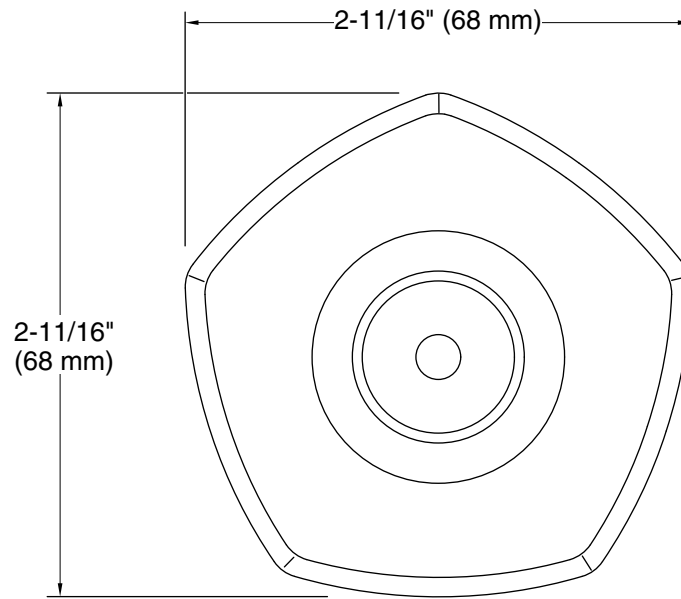

Features

- 2-3/4" (70 mm) x 2-3/4" (70 mm)
- For use with a 24" or 30" basic slidebar (sold separately)
- Part of the Occasion bathroom faucet and accessory collection

Material

- Premium metal construction for durability and reliability
- KOHLER® finishes resist corrosion and tarnishing

Technical Information

All product dimensions are nominal.

Drain included: No