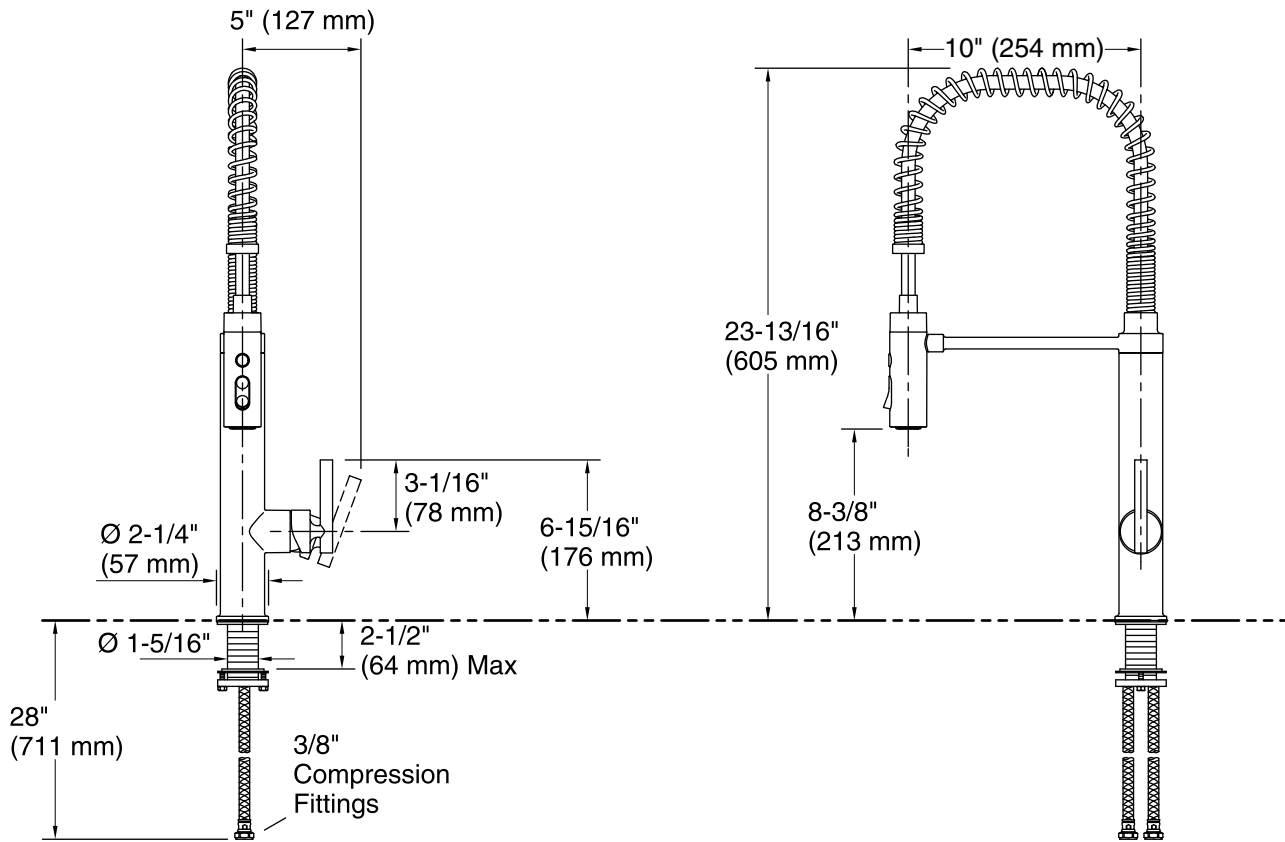

## Installation

- Single-hole.
- Flexible supply lines simplify installation.

## Adapters, Rough-in and Extension Kits

1327990 Range: 2-1/2" (64 mm) - 4-5/8" (117 mm)

ADA CSA B651

#### Technical Information

All product dimensions are nominal.