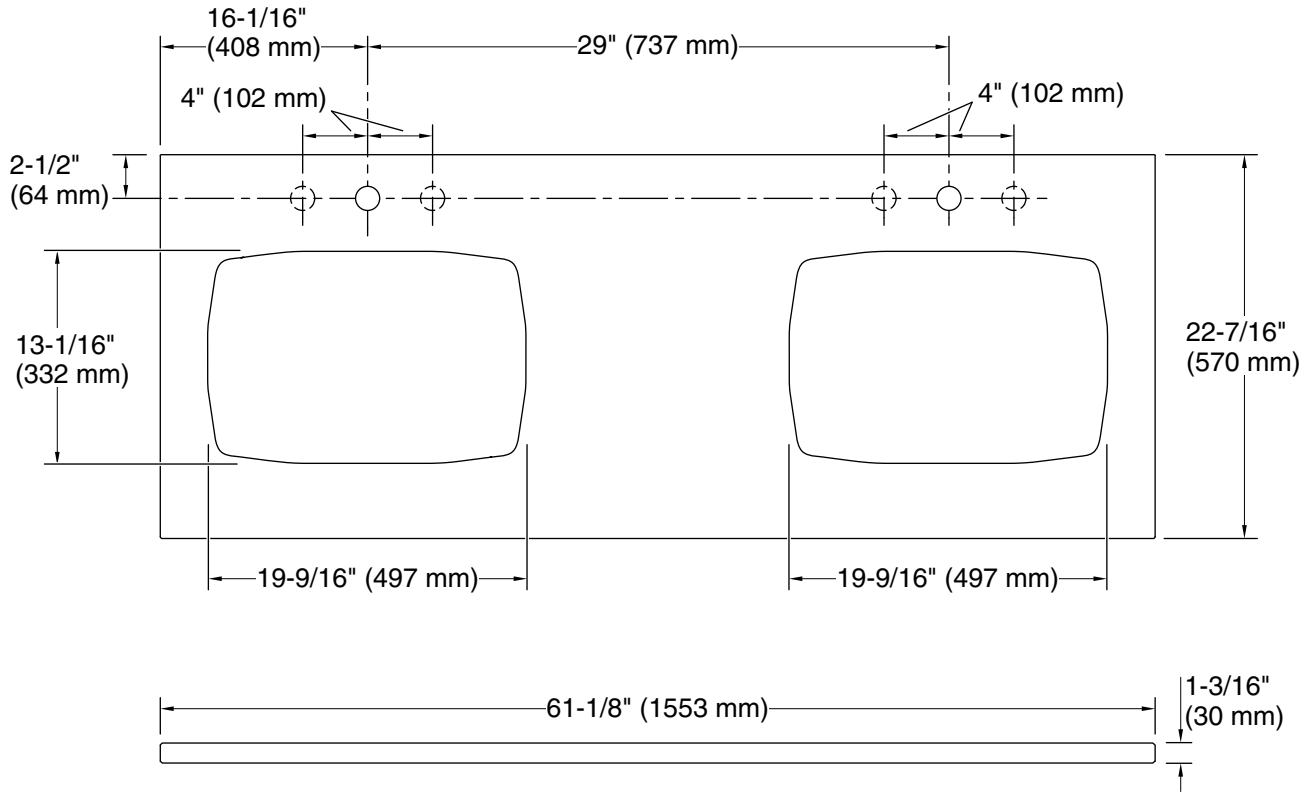

Technical Information

All product dimensions are nominal.

Installation: Vanity top/ITB

Number of deck holes: 1

holes:

Notes

Install this product according to the installation instructions.