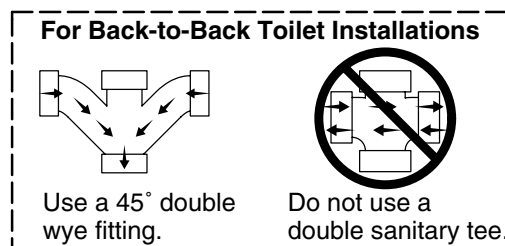

### FEATURES

- Vitreous china
- Elongated bowl
- Two-piece; chair-height seating
- Two-bolt installation system
- Supply line included
- Dual flush flushing system
- Includes polished chrome finished brass flush actuator

### INSTALLATION NOTES

**IMPORTANT!** The rough-in must be 12" (305 mm) or more from the base of the wall or baseboard. Install or relocate the supply and outlet as necessary to conform to rough-in dimensions.

For back-to-back toilet installations: Use only a 45° double wye fitting.

For new construction, install a new supply stop following the dimensions in the diagram.

For installations with an existing supply stop, the supply stop may need to be relocated if it is less than 8-1/2" (216 mm) from the centerline of the toilet. Dry fit the toilet to confirm if the supply stop needs to be relocated.

### PRODUCT INFORMATION

Fixture:	
Configuration	two-piece, elongated
Water per flush	1.6 gal (6 L) or 1.0 gal (3.8 L)
Passageway	2" (51 mm)
Water area	4-1/2" (114 mm) x 5-3/4" (146 mm)
Water depth from rim	8-1/2" (216 mm)
Seat post hole centers	5-1/2" (140 mm)