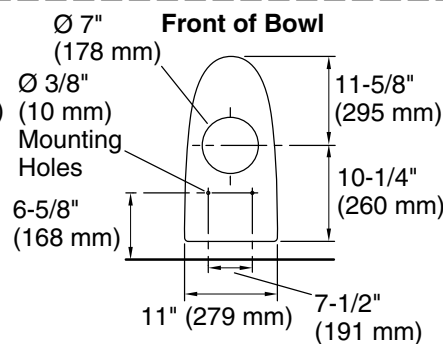

### FEATURES

- Vitreous china
- Elongated bowl
- Two-piece; chair-height seating
- Two-bolt installation system
- Supply line included
- Dual flush flushing system
- Includes polished chrome finished brass flush actuator

### INSTALLATION NOTES

**IMPORTANT!** The rough-in must be 12" (305 mm) or more from the base of the wall or baseboard. Install or relocate the supply and outlet as necessary to conform to rough-in dimensions.

The supplied hose will extend roughly 6" (152 mm) from the toilet. If the supplied hose does not reach the supply stop, a longer supply hose may be used.

### PRODUCT INFORMATION

Fixture:	
Configuration	two-piece, elongated
Water per flush	1.6 gal (6 L) or 1.0 gal (3.8 L)
Passageway	2" (51 mm)
Water area	4-1/2" (114 mm) x 5-3/4" (146 mm)
Water depth from rim	8-1/2" (216 mm)
Seat post hole centers	5-1/2" (140 mm)