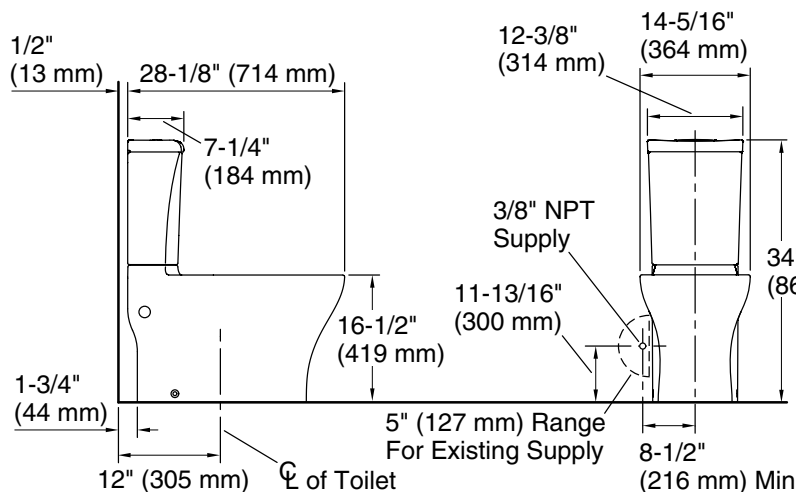

### FEATURES

- Vitreous china
- Elongated bowl
- Two-piece; chair-height seating
- Two-bolt installation system
- Supply line included
- Dual flush flushing system
- Includes polished chrome finished brass flush actuator

### INSTALLATION NOTES

**IMPORTANT!** The rough-in must be 12" (305 mm) or more from the base of the wall or baseboard. Install or relocate the supply and outlet as necessary to conform to rough-in dimensions.

The supplied hose will extend roughly 6" (152 mm) from the toilet. If the supplied hose does not reach the supply stop, a longer supply hose may be used.

### PRODUCT INFORMATION

Fixture:	
Configuration	two-piece, elongated
Water per flush	1.6 gal (6 L) or 1.0 gal (3.8 L)
Passageway	2" (51 mm)
Water area	4-1/2" (114 mm) x 5-3/4" (146 mm)
Water depth from rim	8-1/2" (216 mm)
Seat post hole centers	5-1/2" (140 mm)