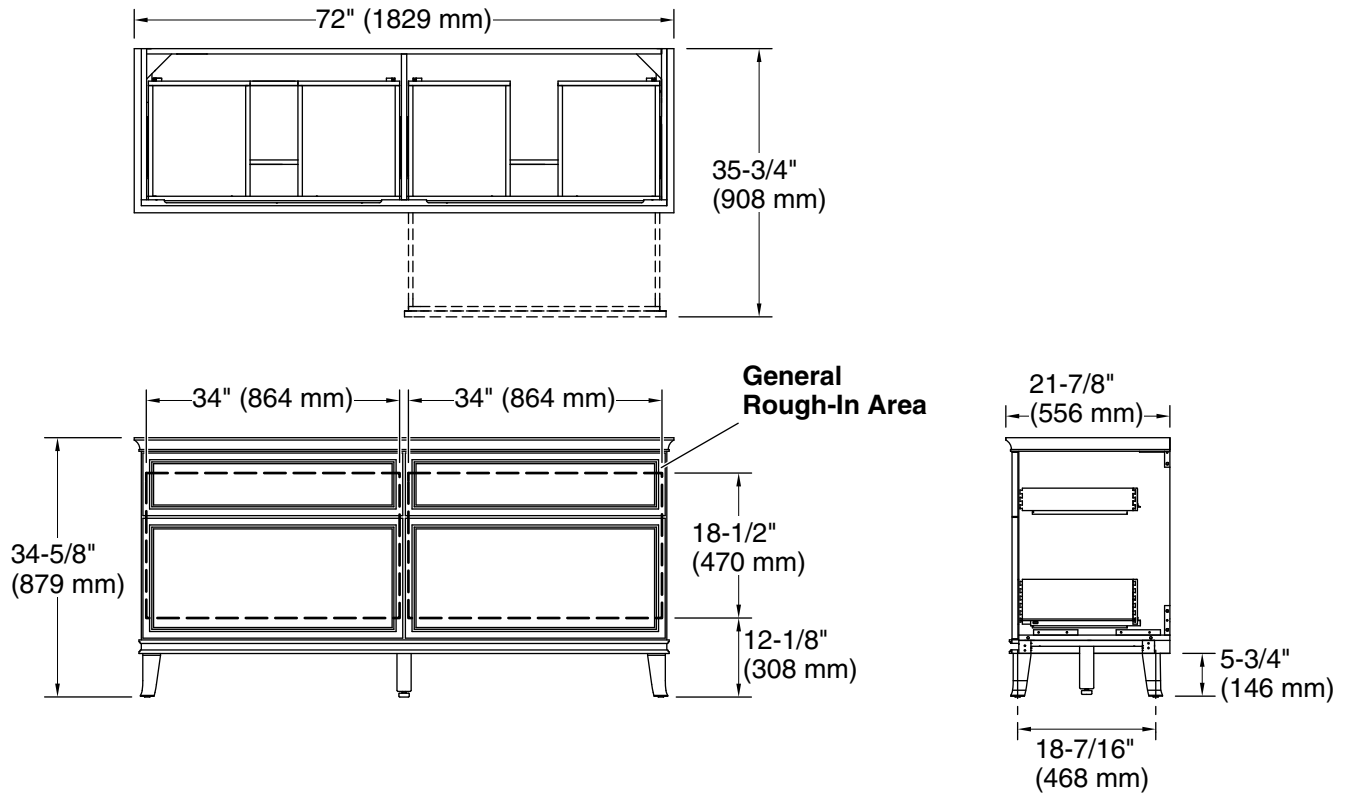

Color tiles intended for reference only.

Color	Code	Description
	1WA	Linen White
	BWK	Carbon Oak
	1WX	Grey Slate
	WEK	Light Oak

Technical Information

All product dimensions are nominal.

Notes

Install this product according to the installation guide.