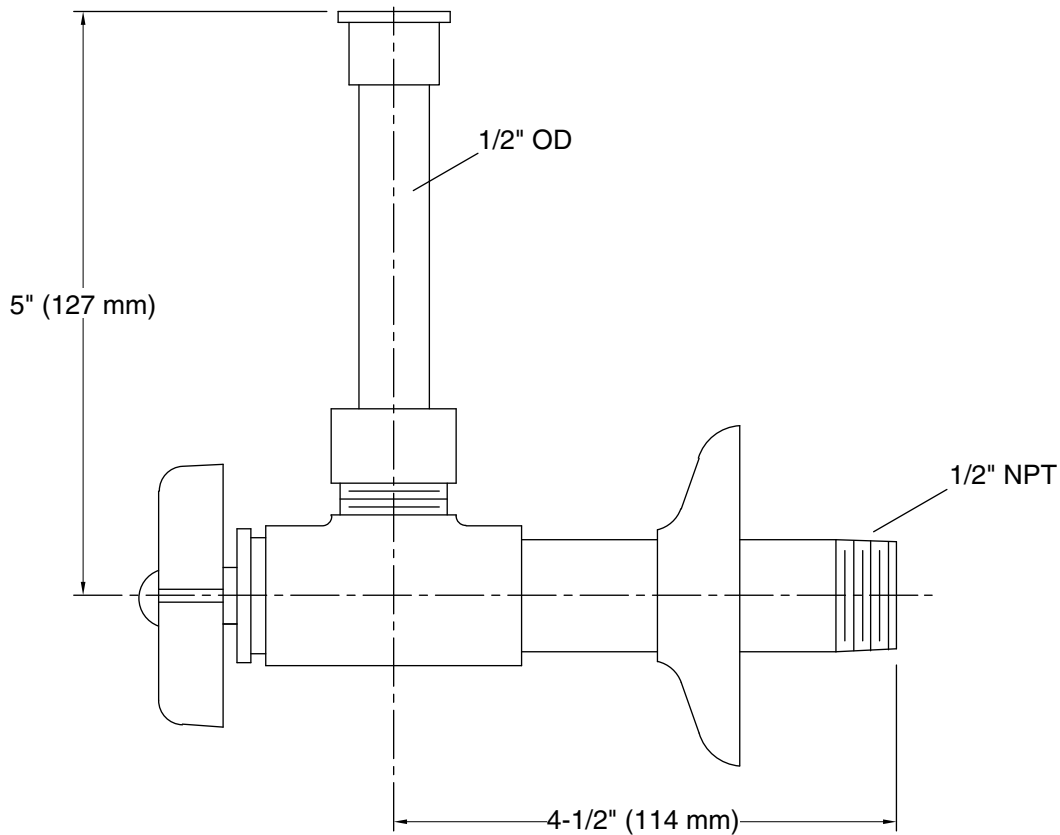

Features

- 1/2" (12.7 mm) angle supply with stop
- Four-arm handle

Material

- KOHLER® finishes resist corrosion and tarnishing
- Solid-brass construction for durability and reliability

Recommended Products/Accessories

Color	Code	Description
	CP	Polished Chrome
	SN	Vibrant® Polished Nickel
	BN	Vibrant® Brushed Nickel
	BV	Vibrant® Brushed Bronze
	2MB	Vibrant® Brushed Moderne Brass

Technical Information

All product dimensions are nominal.