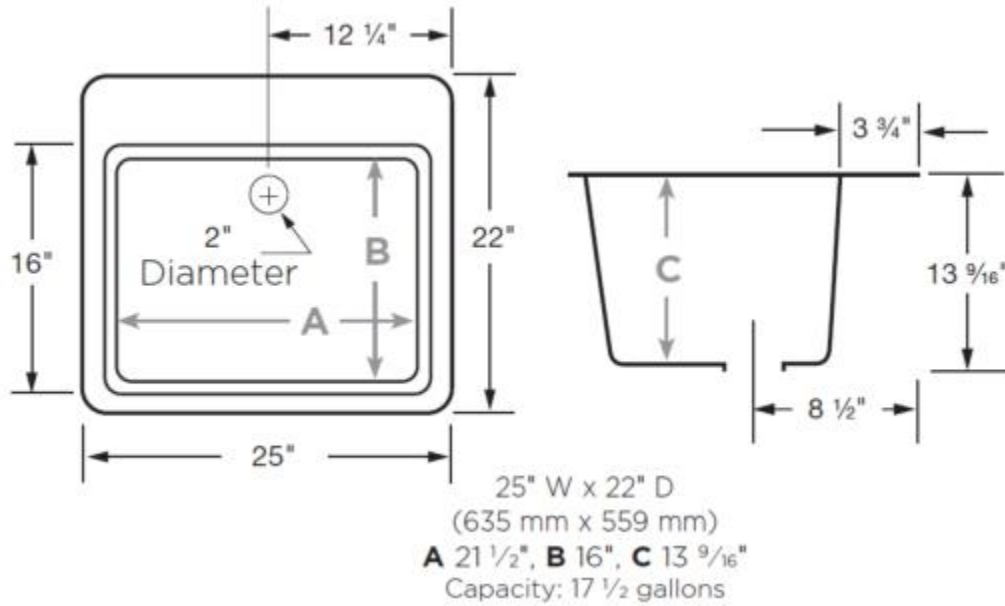

DIT 22 x 25 Veritek® Dual Mount Large Bowl Utility Sink

Model number:

DIT1000.900

Dimensions: 22" x 22"

Installation: Drop In

Material: Veritek

Standard Features:

- Basin Depth: 13-1/2 in.
- Made of sturdy Veritek that is non-porous and highly resistant
- Faucet template under the deck to ease installation and best suit your faucet choice
- Flat 3-3/4 in. deck length to accommodate a variety of faucet
- Sink size providing plenty of space for washing and soaking larger items

Product characteristics:

- Undermount compatible
- Deck Space for Faucet
- Easy to Clean

Code Compliant:

ANSI
CSA

Certifications

SWAN products adhere to one or more of the following certifications:

DIT 22 x 25 Veritek® Dual Mount Large Bowl Utility Sink

Model number:

DIT1000.900

Dimensions: 22" x 22"

Installation: Drop In

Material: Veritek

Dimensions

22 x 22 In.
(559 x 559 mm)

Type Of Sink