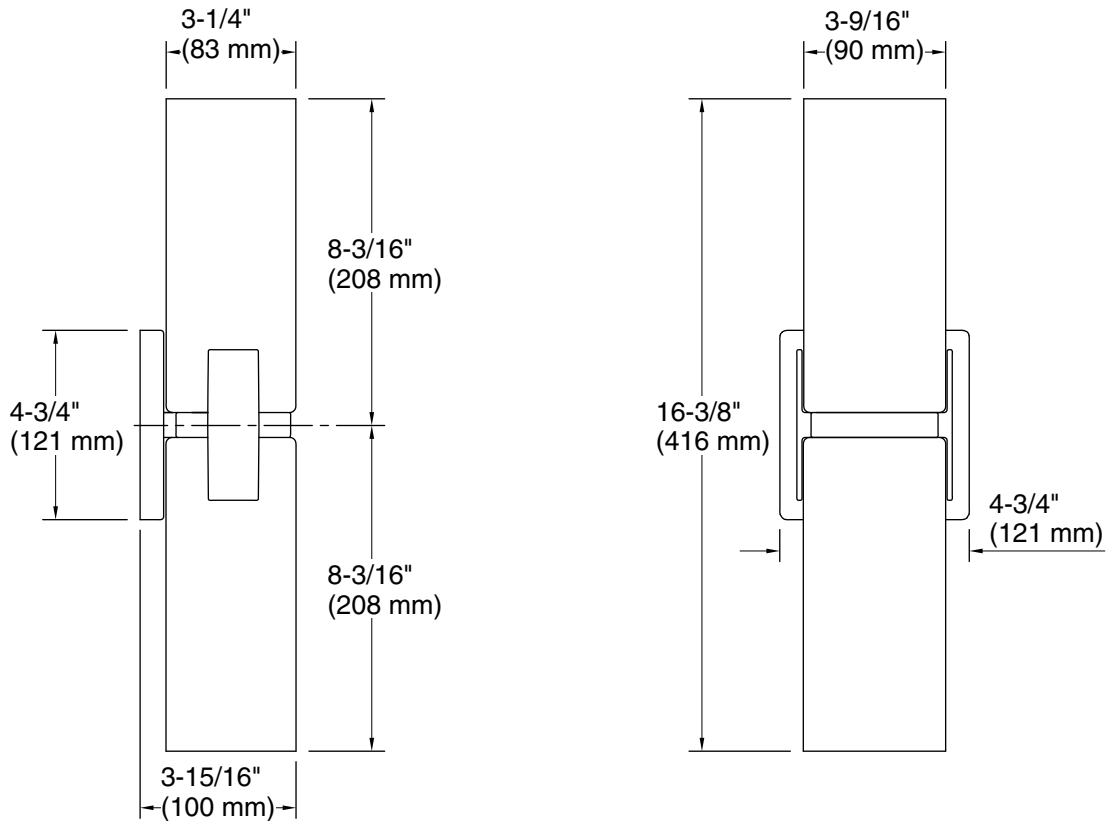

Required Electrical Service

One circuit required.

120 V, 1 A, 60 Hz

Notes

Install this product according to the installation instructions.

Technical Information

All product dimensions are nominal.

Material: Glass, Steel, Aluminum, Zinc

Number of Lights: 2

Lighting Type: Socket-based

Socket Type: E-26 Medium

Number of Shades: 2

Shade Type: Frosted Glass

Hanging Type: Non-hanging