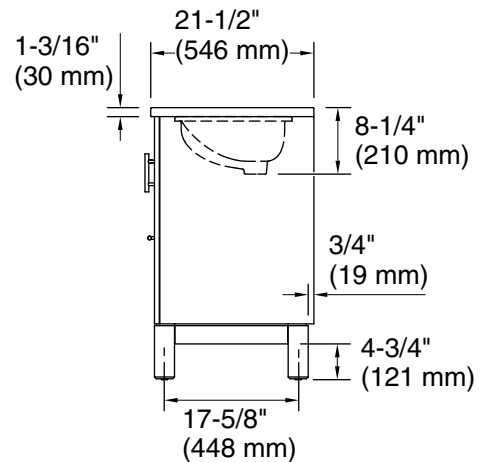

Features

- Set includes cabinet, precut quartz vanity top, sink, cabinet hardware
- Vanity top has 8" (203 mm) widespread faucet holes; requires deck-mount faucet (sold separately)
- Three-way adjustable slow-close door hinges for easy cabinet access
- Dovetail joint drawer construction
- Soft-close drawers and doors prevent slamming

	0	White
	1WT	Mohair Grey

Technical Information

All product dimensions are nominal.

Notes

Install this product according to the installation instructions.