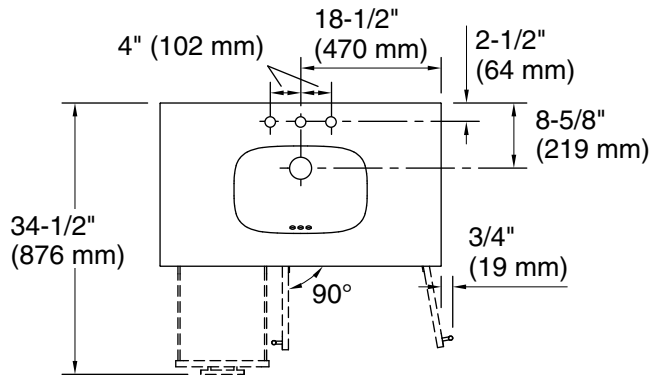

Features

- Set includes cabinet, precut quartz vanity top, sink, cabinet hardware
- Vanity top has 8" (203 mm) widespread faucet holes; requires deck-mount faucet (sold separately)
- Three-way adjustable slow-close door hinges for easy cabinet access
- Dovetail joint drawer construction
- Soft-close drawers and doors prevent slamming

	0	White
	1WT	Mohair Grey

Technical Information

All product dimensions are nominal.

Notes

Install this product according to the installation instructions.