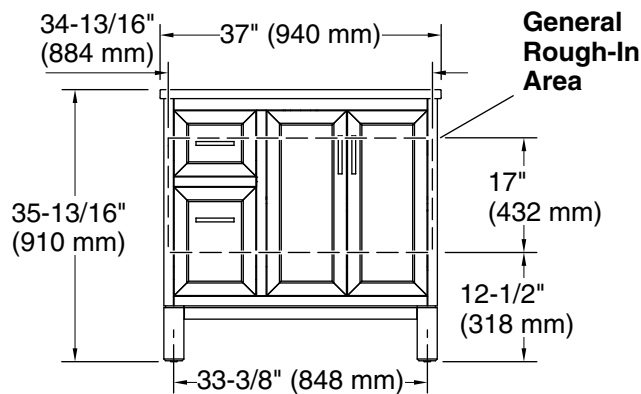

Features

- Set includes cabinet, precut quartz vanity top, sink, cabinet hardware
- Vanity top has 8" (203 mm) widespread faucet holes; requires deck-mount faucet (sold separately)
- Three-way adjustable slow-close door hinges for easy cabinet access
- Dovetail joint drawer construction
- Soft-close drawers and doors prevent slamming

	0	White
	1WT	Mohair Grey

Technical Information

All product dimensions are nominal.

Notes

Install this product according to the installation instructions.