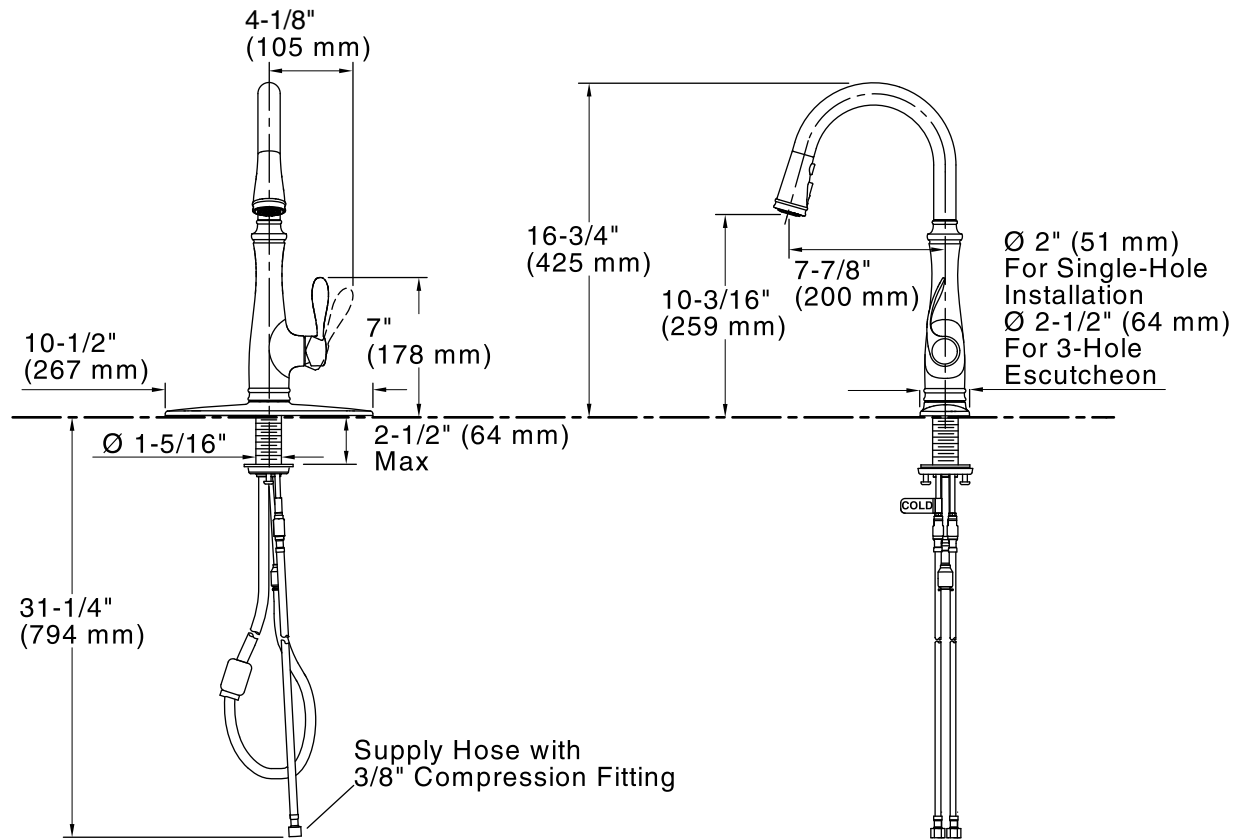

Technical Information

All product dimensions are nominal.

Faucet:

Flow rate: 1.8 gal/min (6.8 l/min)

Pressure: 60 psi (4.1 bar)

Notes

Install this product according to the installation guide.

ADA compliant when installed to the specific requirements of these regulations.