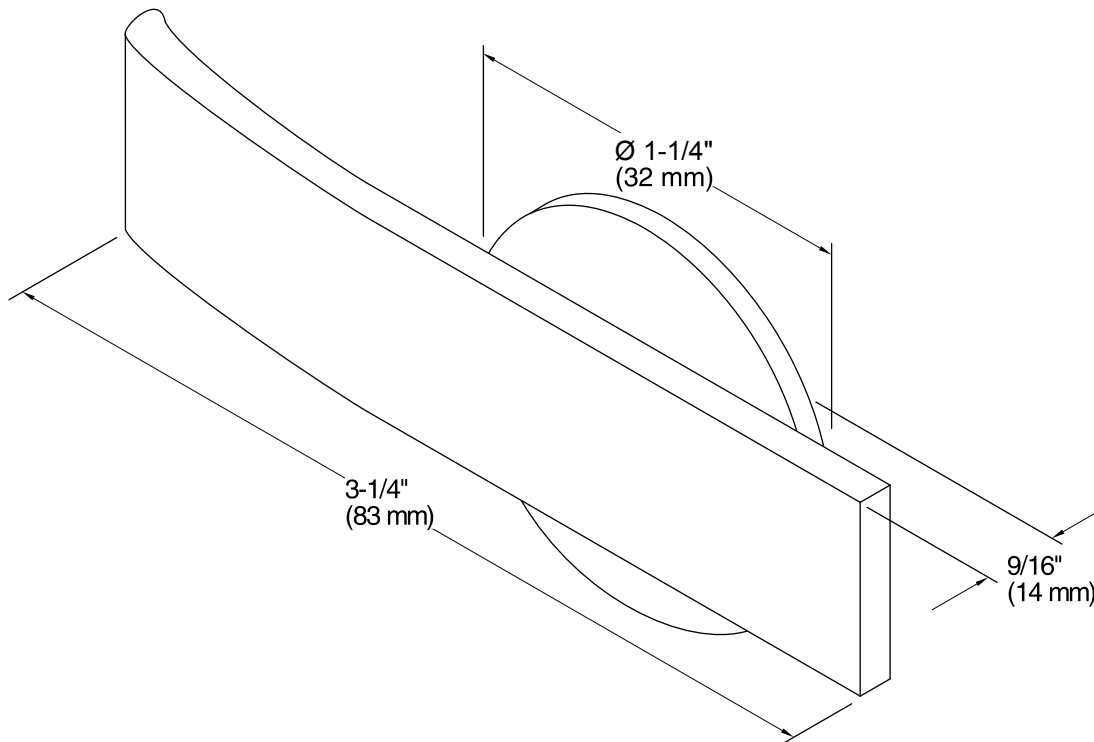

Technical Information

All product dimensions are nominal.

Notes

ADA, OBC, CSA B651 compliant when installed to the specific requirements of these regulations.