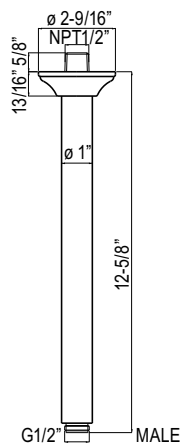

Ceiling Shower Arm

ROHL Shower Collection

1505/6 (6" Ceiling Shower Arm)

1505/12 (12" Ceiling Shower Arm)

1505/24 (24" Ceiling Shower Arm)

FEATURES

- 1505/6: 6 11/16" Shower arm
- 1505/12: 12 5/8" Shower arm
- 1505/24: 24 7/16" Shower arm
- 1/2" male inlet, 1/2" male outlet
- Ceiling connected
- Solid brass construction

1505/6

1505/12

1505/24