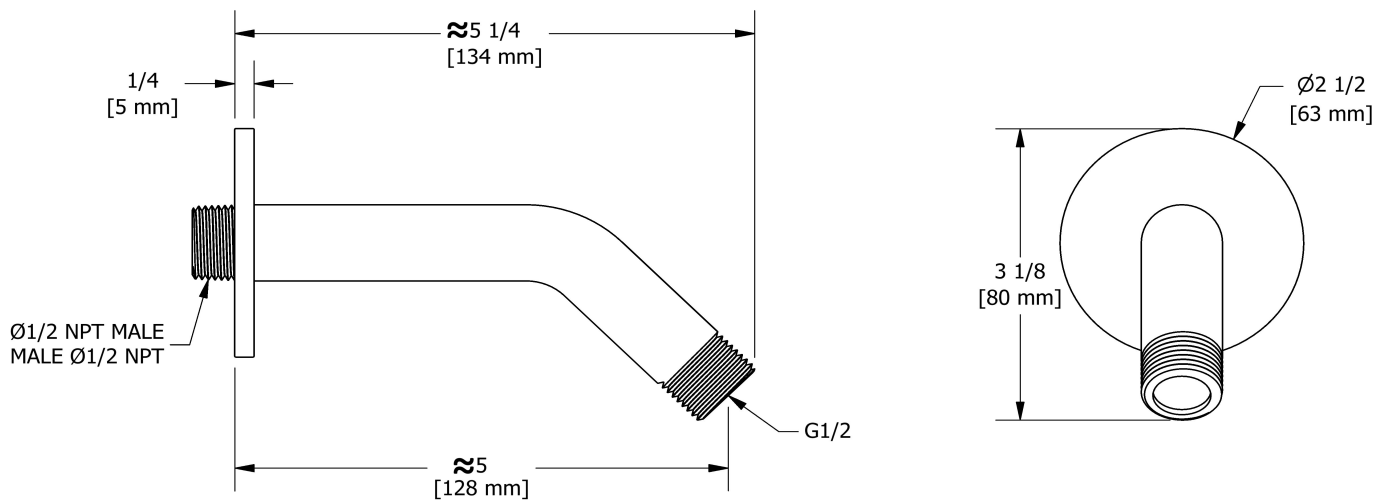

Sizes, models and finishes may differ from thoses presented.

Warranty

This **Riobel Inc.** product you have purchased carries a Limited Lifetime Warranty on the chrome, PVD finish, blacks and all working parts and is guaranteed from the initial purchase date against all manufacturing defects. All other finishes, including plastic components, are guaranteed for one year. All electric and/or electronic parts are covered by a 5-year limited warranty.

Customer Service

Ontario, West Canada : 888-287-5354 Quebec, Maritimes, United States : 866-473-8442

2020.11.26