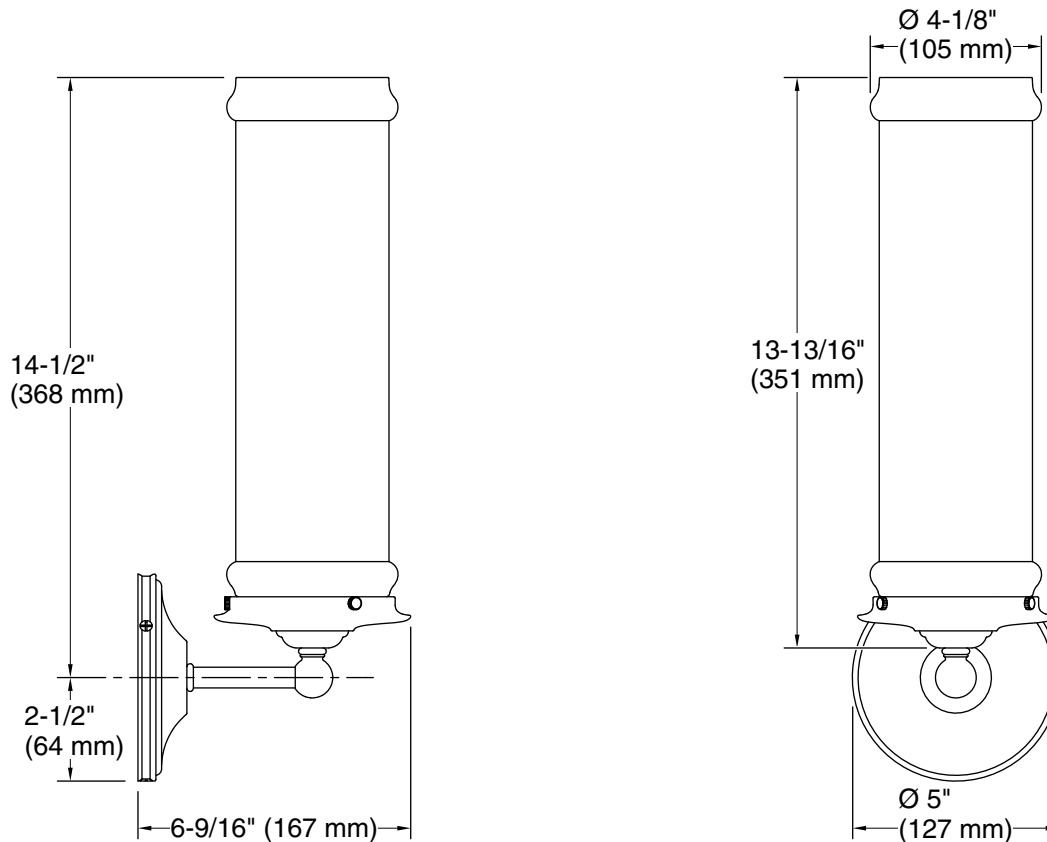

Required Electrical Service

One circuit required.

Lights: 120 V, 60 Hz

Technical Information

All product dimensions are nominal.

Installation Type: Wall-mount

Material: Brass

Number of Lights: 1

Lighting Type: Socket-based

Socket Type: E-12 Candelabra

Number of Shades: 1

Shade Type: Glass - clear

Downrod Detail: 0 x

Electrical component rating: Socket Rating: 60 Hz, 60 W, 450 Lumens, 3000K