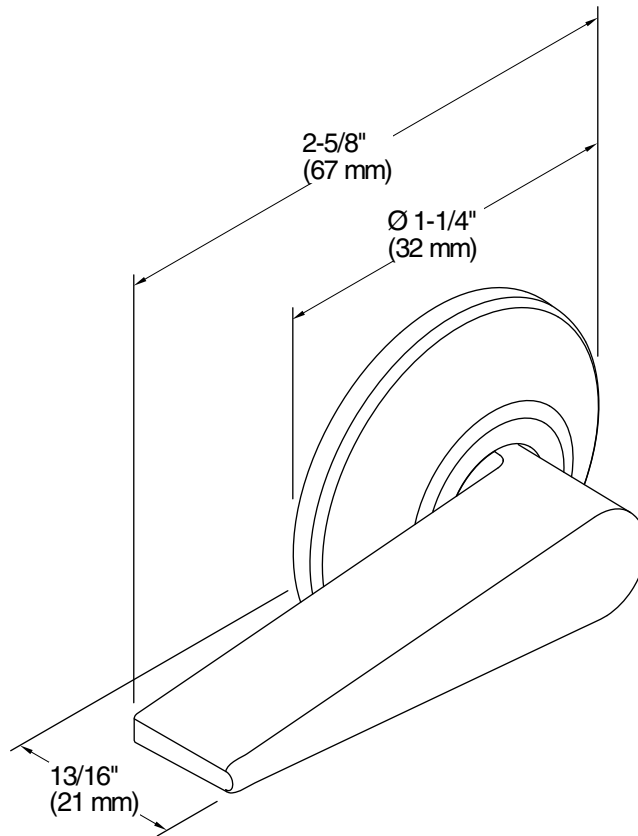

## Features

- Left-hand trip lever.
- For use with the K-5172 San Souci toilet.

## Technical Information

All product dimensions are nominal.

Material: Zinc, Stainless Steel