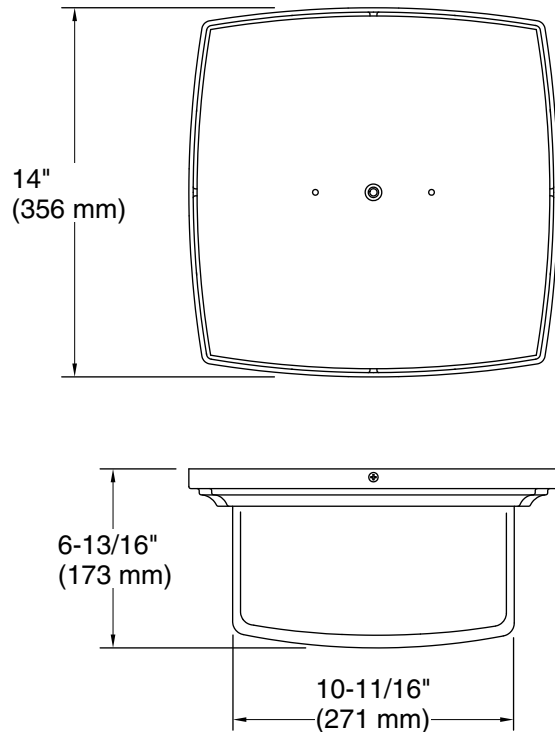

Required Electrical Service

One circuit required.

120 V, 60 Hz

Technical Information

All product dimensions are nominal.

Material: Steel, Aluminum, Zinc, Glass

Number of Lights: 2

Lighting Type: Socket-based

Socket Type: E-12 Candelabra

Number of Shades: 1

Shade Type: Glass - clear