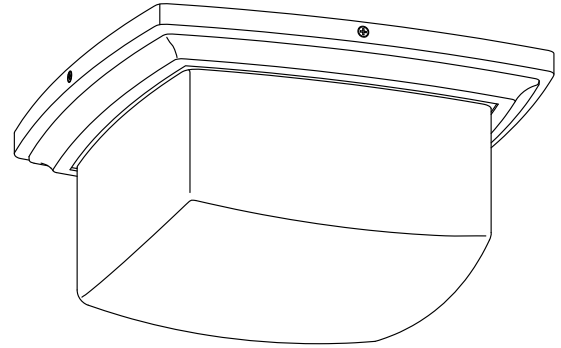

Features

- Clear, bell-shaped shades hang delicately from chunky bars and square bases in versatile, traditionally inspired designs.
- Coordinates with faucets in the Riff collection.
- Requires two bulbs with medium (E26) base; G16-1/2 bulb recommended (sold separately).
- Suitable for damp locations, per UL 1598.

Material

- Premium metal and glass construction.
- Manufactured with quality materials and complemented with a meticulous finishing process.
- Durable finishes engineered to last and designed to coordinate with KOHLER faucet finishes.

Installation

- Installation hardware included.

Codes/Standards

UL 1598
CSA C22.2 No. 250.0

KOHLER® Indoor Lighting Fixtures Limited Warranty

See website for detailed warranty information.

Available Colors/Finishes

Color tiles intended for reference only.

Color	Code	Description
	SNL	Polished Nickel
	2GL	Brushed Moderne Brass