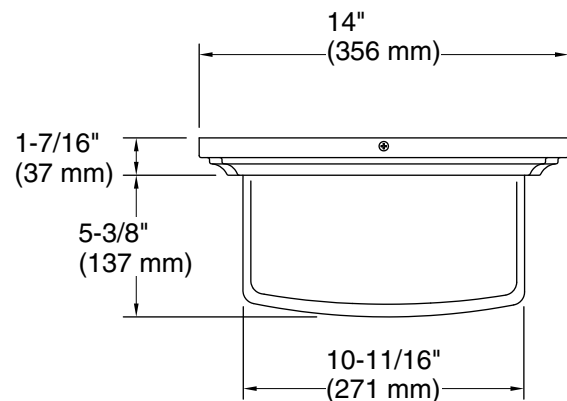

Required Electrical Service

One circuit required.

120 V, 60 Hz

Technical Information

All product dimensions are nominal.

Material: Steel, Aluminum, Zinc, Glass

Number of Lights: 2

Lighting Type: Socket-based

Socket Type: E-12 Candelabra

Number of Shades: 1

Shade Type: Glass - clear