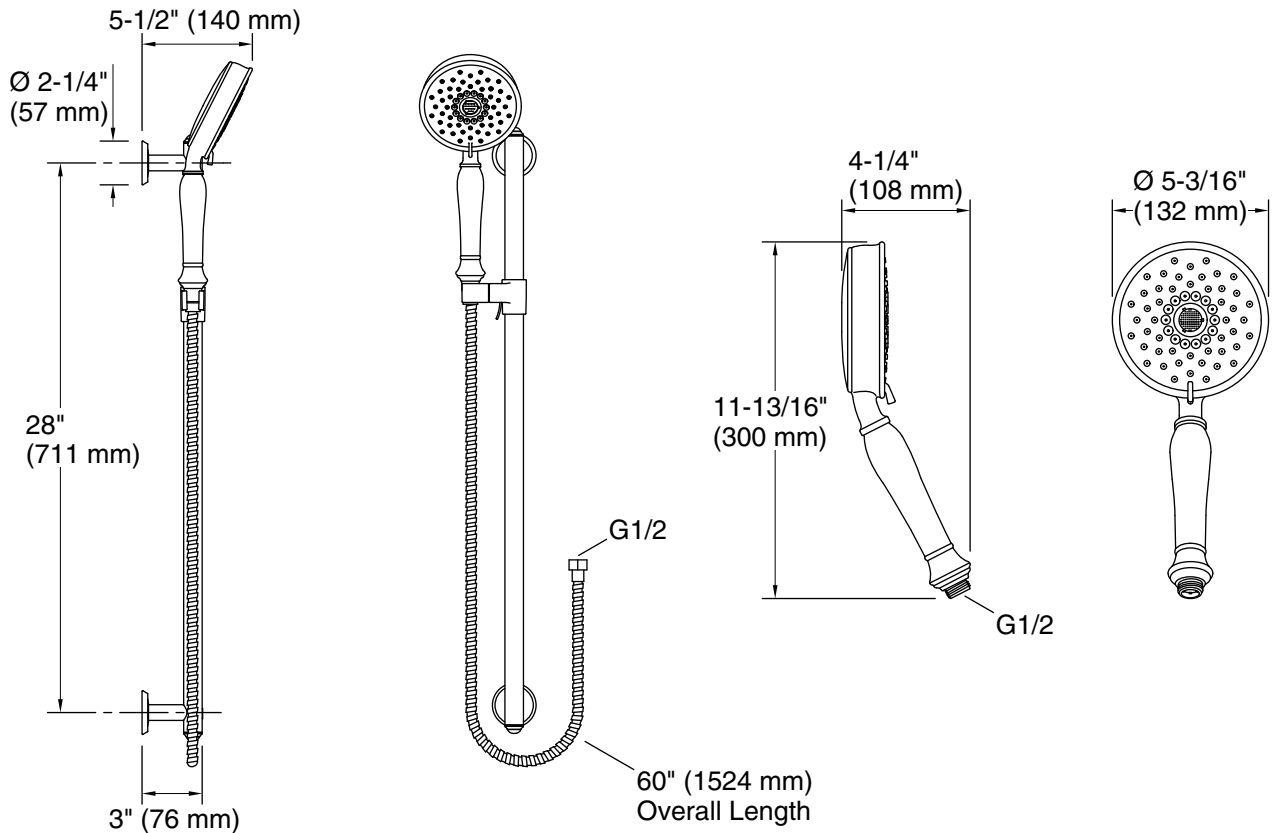

Features

- Includes Bancroft® 2.5-gpm multifunction handshower, 60" metal hose, 30" slidebar and traditional slidebar trim.
- Advanced spray engine provides three experiences: full coverage, pulsating massage, and silk spray.
- Full coverage spray produces an encompassing spray ideal for everyday use.
- Pulsating massage spray targets sore muscles to ease away aches and pains.
- Silk spray releases a dense, luxurious spray ideal for rinsing.
- Thumb tab allows for a smooth transition between sprays.
- Combination of balance, weight, grip, and angle makes this handshower comfortable and easy to use.
- MasterClean™ sprayface features an easy-to-clean surface that withstands mineral buildup.
- 2.5 gpm (9.5 lpm) maximum flow rate.
- 30" slidebar features adjustable mounting brackets for installation flexibility.
- Coordinates with Bancroft® and Devonshire® faucets and accessories.
- Features a non-positive shut off: water-saving pause mode to temporarily reduce water flow.

Technical Information

All product dimensions are nominal.

Handshower:

Rated maximum flow: 2.5 gal/min (9.5 l/min)

Pressure: 45 psi (3.1 bar)

Pressure and Supply Requirements

Fixture pressure min 45 psi (310.3 kPa)
(static):

Fixture Supply Requirements

Min static pressure: 45 psi (310.3 kPa)

Min flow rate: 2.5 gpm (9.5 lpm)

Notes

Install this product according to the installation instructions.

IMPORTANT! The slide bar must be mounted to stud framing supports at both the top and bottom mounting locations. Plastic wall anchors will not support the slide bar. Do not use or depend on plastic wall anchors to attach the slide bar.

Plumbing codes may require that an atmospheric vacuum breaker be installed in-line to handshowers. Consult with local codes.

ADA, OBC compliant when installed to the specific requirements of these regulations.