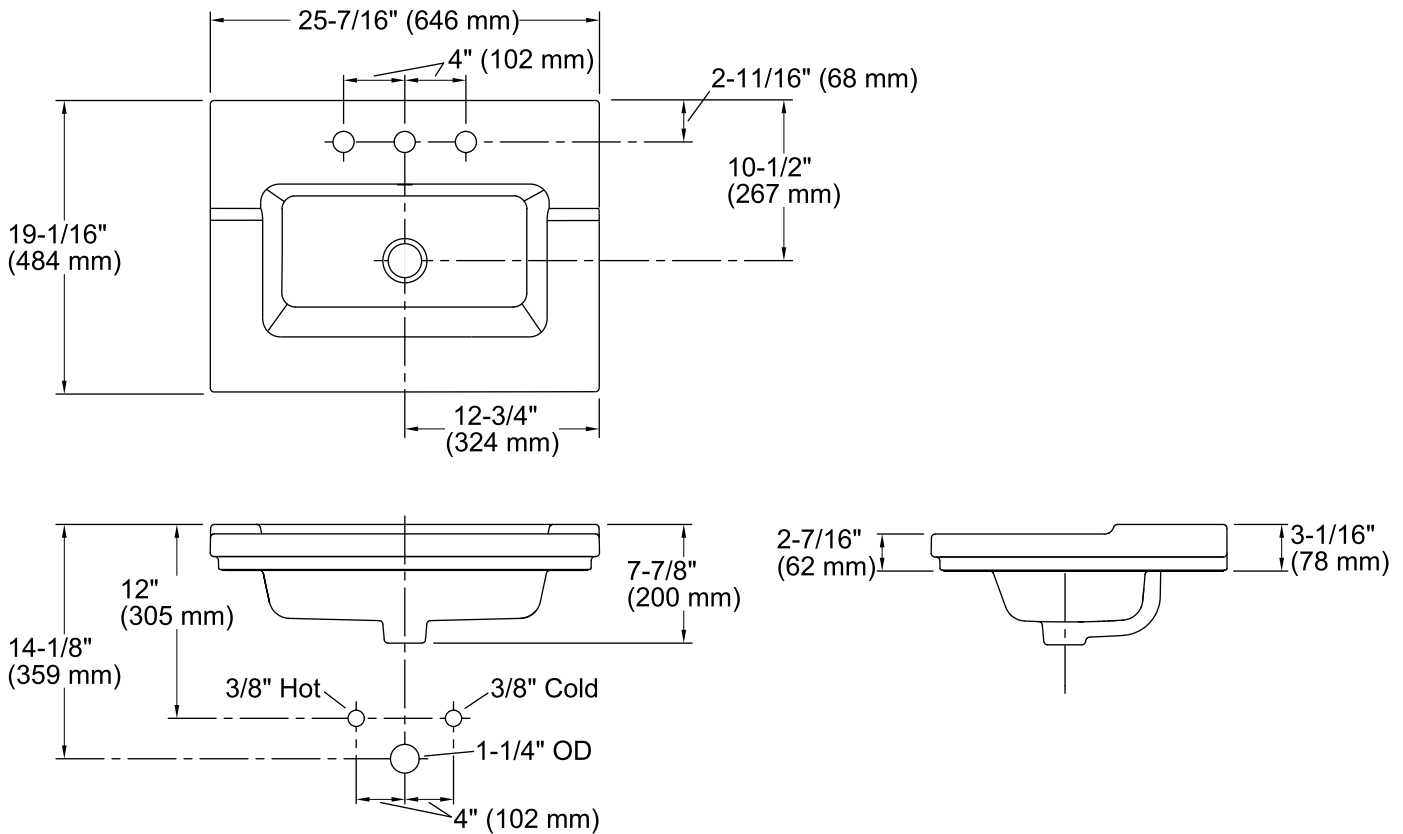

Features

- Vitreous china.
- Vanity-top.
- Rectangular basin.
- With overflow.
- 8-inch centers.
- Coordinates with other products in the Tresham collection.
- Also installs to 24" (610 mm) x 18" (457 mm) vanities.
- 25-7/16" (646 mm) x 19-1/16" (484 mm) x 7-7/8" (200 mm)

Recommended Accessories

K-8998 P-Trap

Codes/Standards

ASME A112.19.2/CSA B45.1

KOHLER® One-Year Limited Warranty

See website for detailed warranty information.

Available Color/Finishes

Color tiles intended for reference only.

Color	Code	Description
	0	White
	96	Biscuit
	47	Almond
	NY	Dune
	95	Ice™ Grey
	G9	Sandbar
	K4	Cashmere
	58	Thunder™ Grey
	7	Black Black™

Technical Information

All product dimensions are nominal.

Bowl configuration:	Single
Installation:	ITB
Bowl area (Only)	Length: 19-1/16" (484 mm) Width: 10-1/2" (267 mm) Water depth: 5-1/4" (133 mm)
Number of deck holes:	3
Faucet hole(s):	1-3/8" (35 mm)
Drain hole:	1-3/4" (44 mm)
Template:	1162722-7, required, included

When installing a pop-up drain to this bathroom sink, it may be necessary to bend the drain linkage to allow proper reach to the faucet lift rod.

NOTE: This bathroom sink is also designed for installation to the K-2604 vanity or with any other 24" (610 mm) x 18" (457 mm) vanity