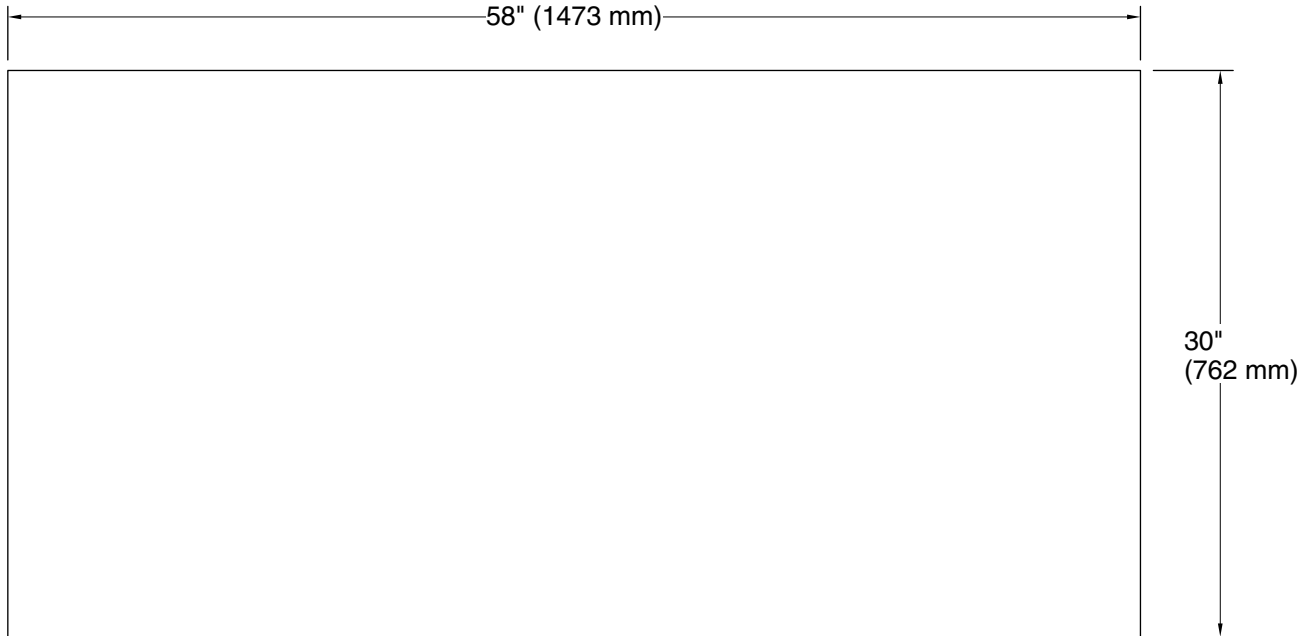

Turkish Bath Linens
bath towel with Textured weave, 30" x 58"
K-31507-TX

Technical Information

All product dimensions are nominal.

Material: Cotton, Turkish