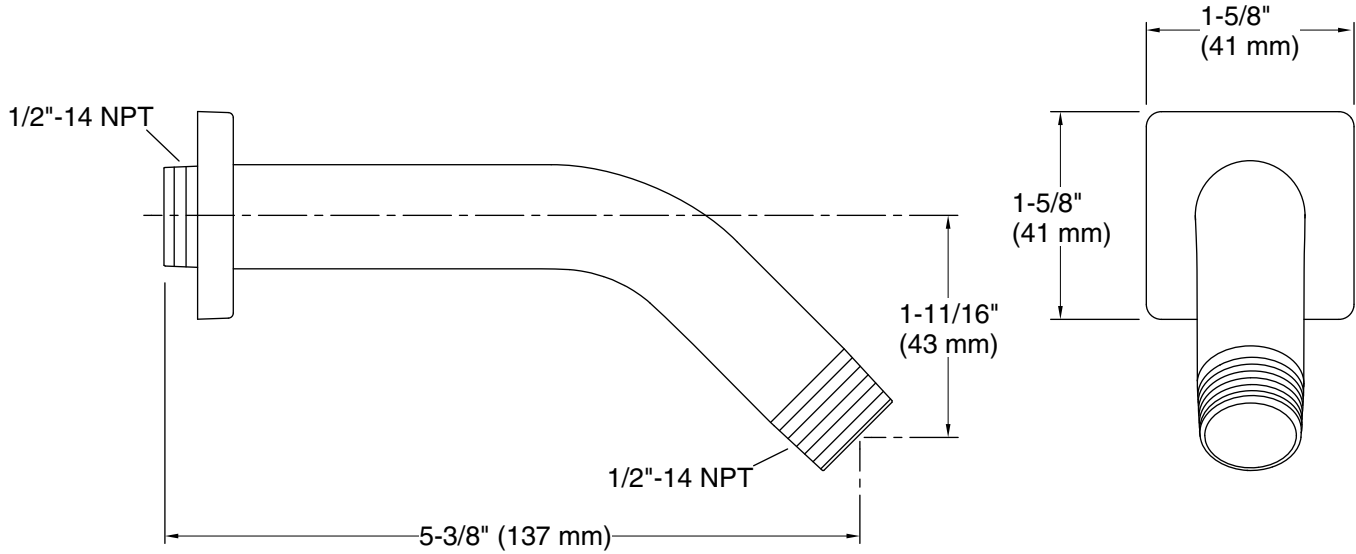

Features

- ½" NPT connection.
- Coordinates with other products in the Honesty collection.
- 5-3/4" x 5-1/3" x 2-11/16"

Material

- Brass.

Recommended Products/Accessories

K-23723 Faucet cleaner

Codes/Standards

	CP	Polished Chrome
---	----	-----------------

Technical Information

All product dimensions are nominal.

Notes

Install this product according to the installation guide.