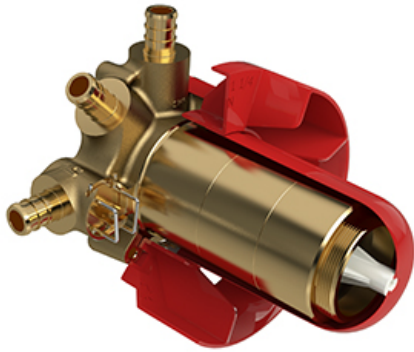

3-way Type T/P coaxial valve rough without cartridge  
 PEX  
**R45-SPEX**

## Descriptions

- Rough only
- Service valves
- TXX45XX or TXX47XX trim required to complete
- Test cap
- Three 1/2" outlets PEX
- 1/2" inlet PEX