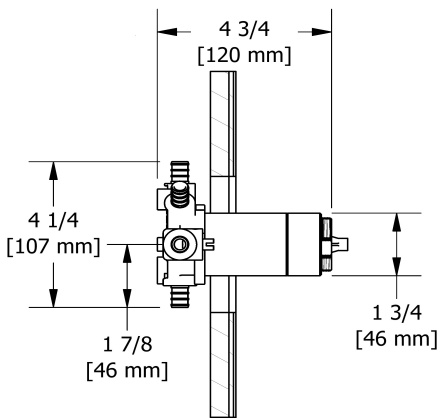

Sizes, models and finishes may differ from those presented.

Warranty

This **Riobel Inc.** product you have purchased carries a Limited Lifetime Warranty on the chrome, PVD finish, blacks and all working parts and is guaranteed from the initial purchase date against all manufacturing defects. All other finishes, including plastic components, are guaranteed for one year. All electric and/or electronic parts are covered by a 5-year limited warranty.

Customer Service

Ontario, West Canada : 888-287-5354 Quebec, Maritimes, United States : 866-473-8442