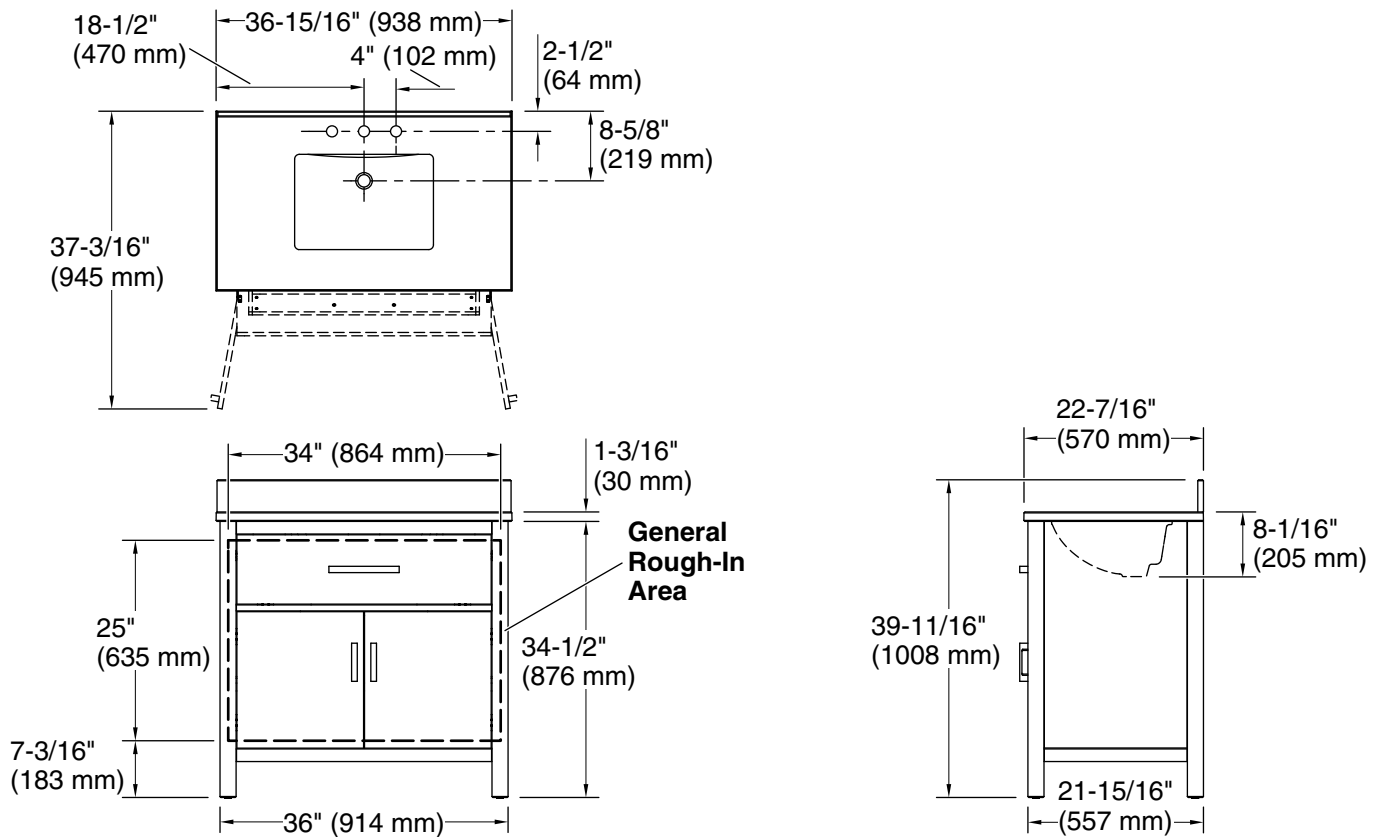

Features

- Set includes cabinet, precut quartz vanity top, backsplash, sink, cabinet hardware
- Convenient tilt-down drawer for storing smaller, frequently-used items
- Three-way adjustable slow-close door hinges for easy cabinet access
- 20-1/2" (521 mm) cabinet interior provides ample storage space
- Finish-matched cabinet interior offers generous clearance for plumbing
- Vanity top has 8" (203 mm) widespread faucet holes; requires deck-mount faucet (sold separately)
- Brushed Nickel hardware included on White, Atmos Grey, and Carbon Oak vanities, and Matte Black hardware on Light Oak vanities.

Technical Information

All product dimensions are nominal.

Notes

Install this product according to the installation instructions.

Select the type of fastener based upon the wall material. Two 250 lb (113.4 kg) minimum load bearing fasteners are recommended.