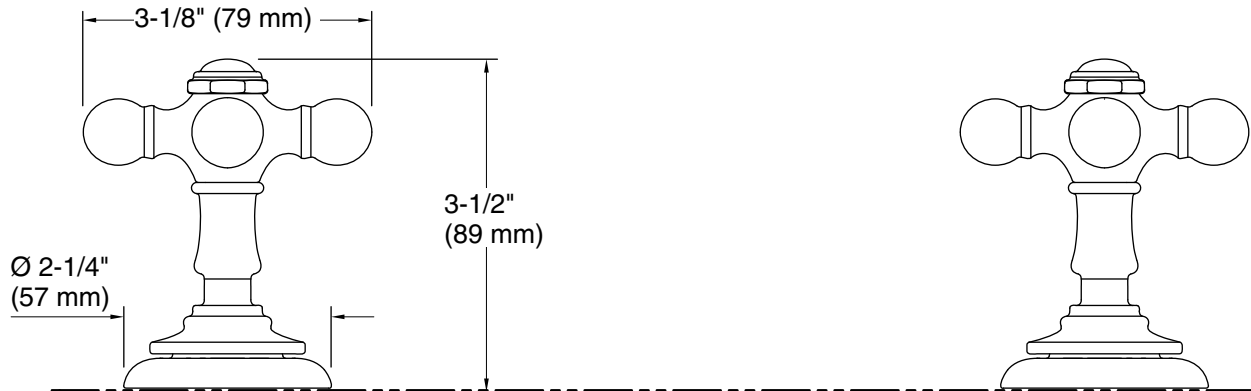

KOHLER Faucets Deck-mount bath faucet handle trim with Cross design
Artifacts®
K-T98071-3

Technical Information

All product dimensions are nominal.

Drain included: No

Notes

Install this product according to the installation instructions.

IMPORTANT! Artifacts deck-mount handles are only compatible with the valve included with the Artifacts deck-mount faucets. Do not install to a K-300 bath valve.

ADA compliant when installed to the specific requirements of these regulations.