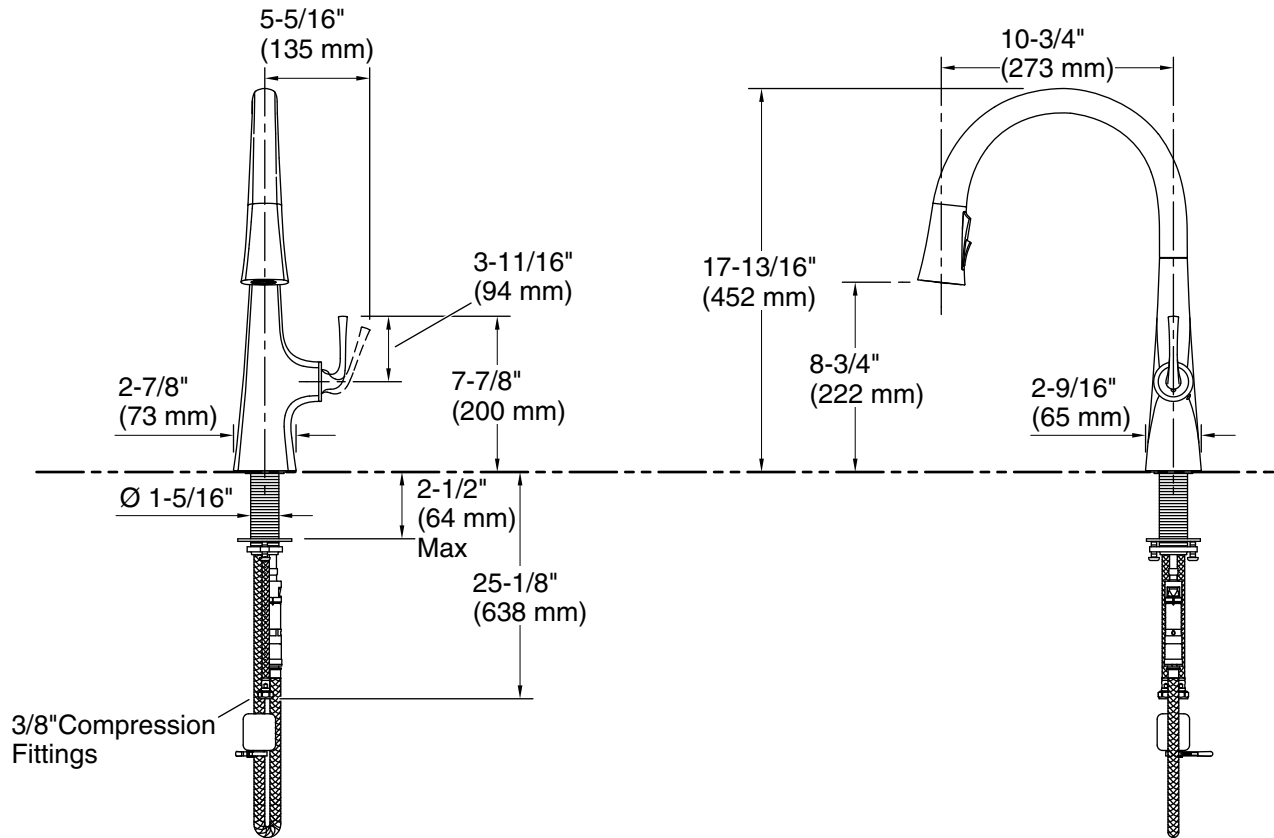

#### Adapters, Rough-in and Extension Kits

1012715 Range: 2-1/2" (64 mm) - 4-5/8" (118 mm)

### Technical Information

All product dimensions are nominal.