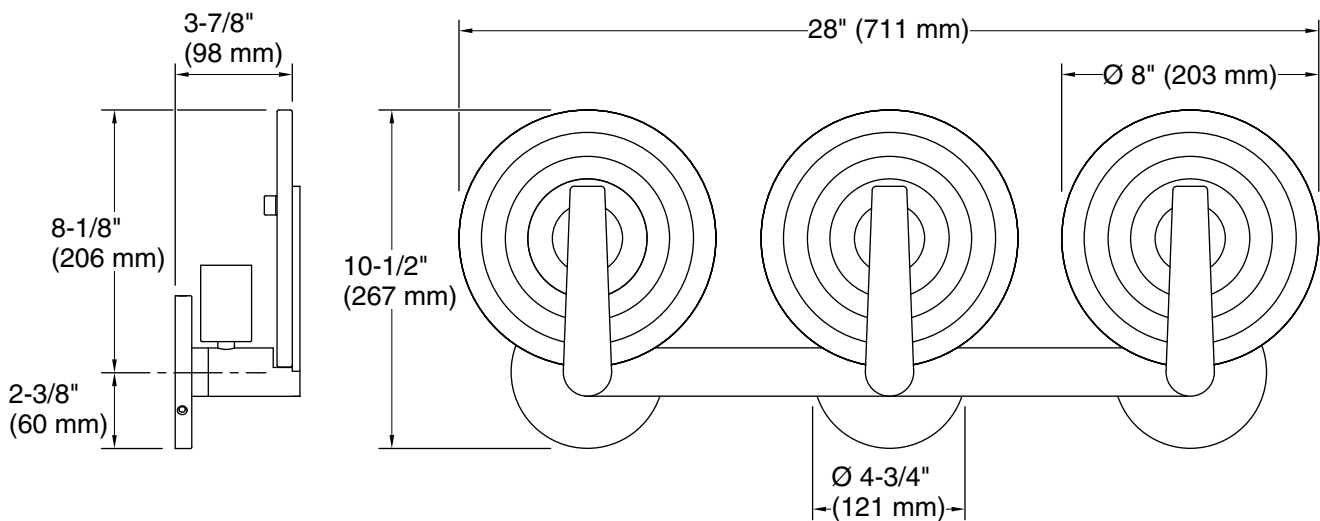

Required Electrical Service

One circuit required.

120 V, 1.5 A, 60 Hz

Notes

Install this product according to the installation instructions.

Technical Information

All product dimensions are nominal.

Material: Glass, Aluminum, Steel, Brass

Number of Lights: 3

Lighting Type: Socket-based

Socket Type: E-26 Medium

Number of Shades: 3

Shade Type: Clear Swirl Glass

Hanging Type: Non-hanging