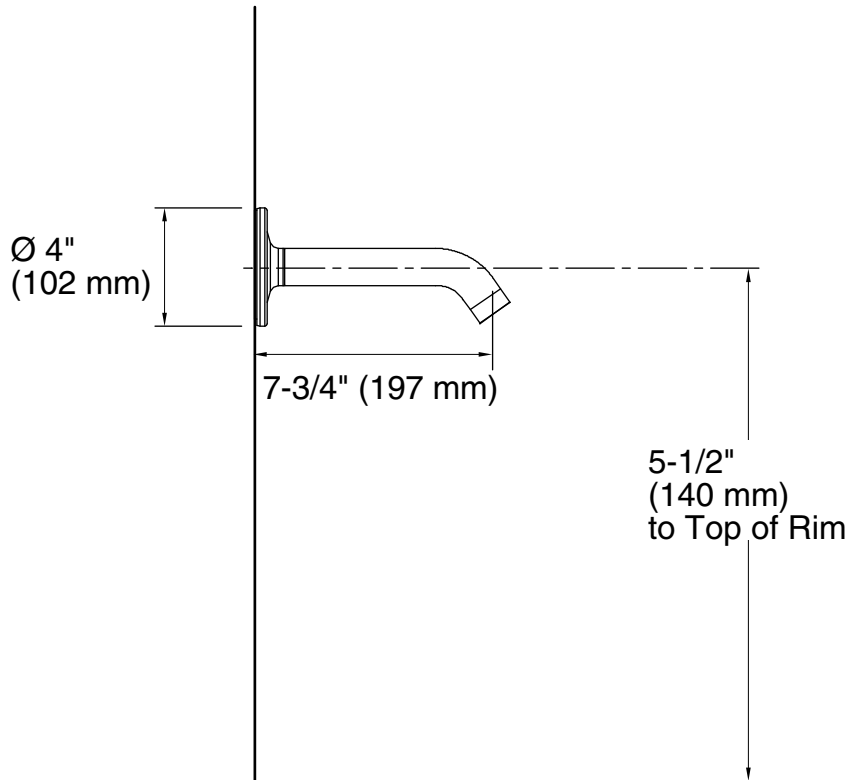

## Technical Information

All product dimensions are nominal.

### Showerhead/Body Spray:

Rated maximum flow: 2.5 gal/min (9.5 l/min)