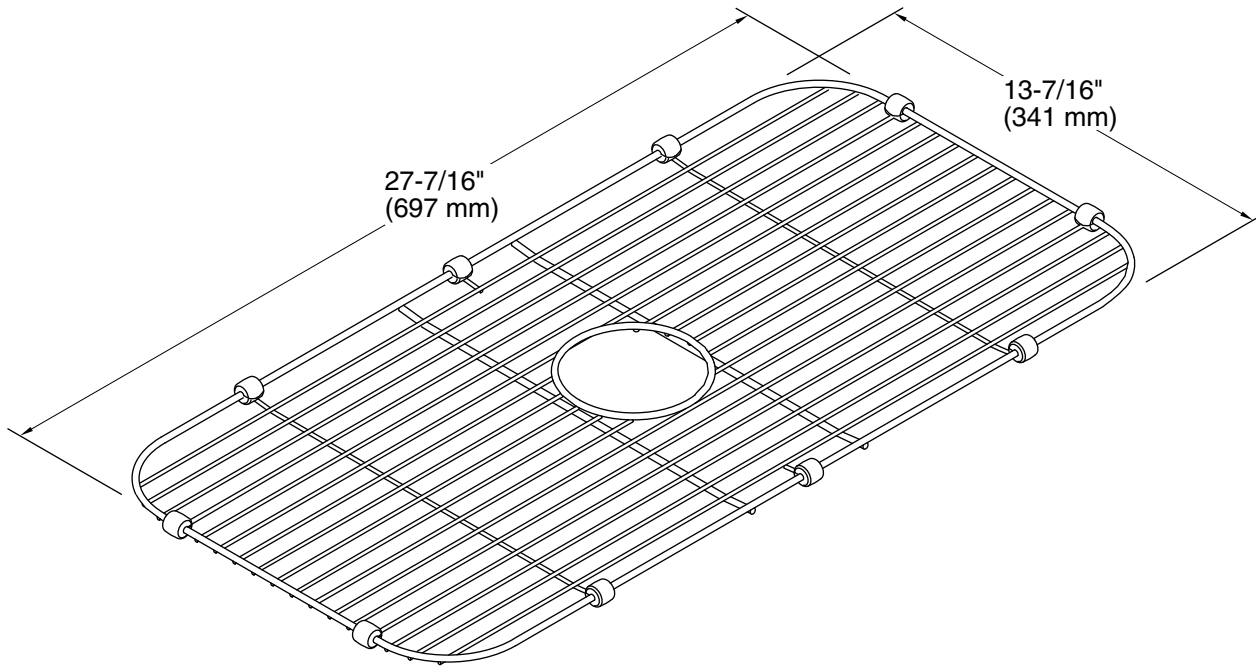

Color	Code	Description
	ST	Stainless Steel

Undertone™
Sink rack for Undertone™ sinks
K-5474

Technical Information

All product dimensions are nominal.

Material: Stainless Steel