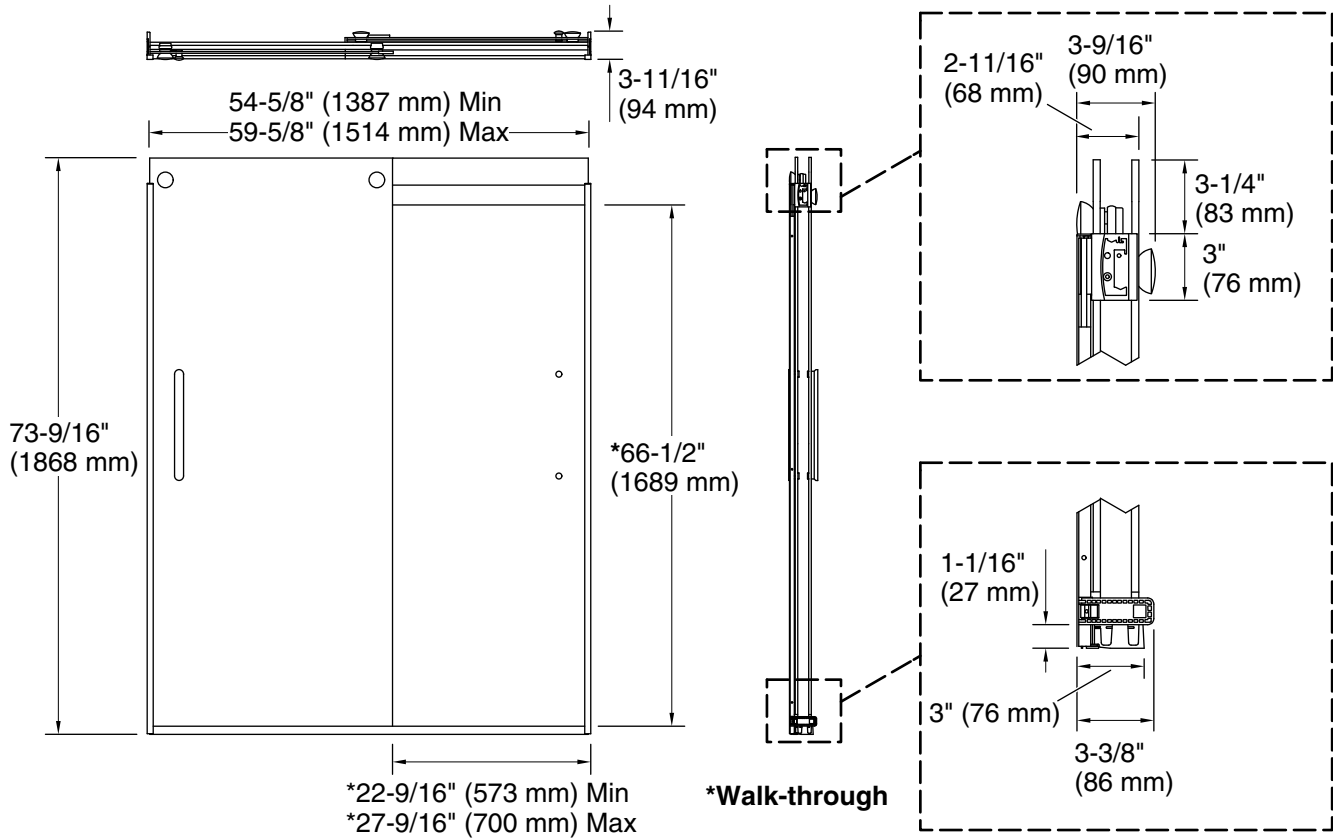

Technical Information

All product dimensions are nominal.

Installation type:	For shower base installation
Opening Width - Min:	54-5/8" (1387 mm)
Opening Width - Max:	59-5/8" (1514 mm)
Walk-through - Min:	22-9/16" (573 mm)
Walk-through - Max:	27-9/16" (700 mm)
Base-To-Wall Radius - Max:	1/2" (13 mm)
Glass thickness:	5/16" (8 mm)
Glass coating:	CleanCoat®

Notes

The vertical opening should be a minimum of 76-1/2" (1943 mm) to allow for installation clearance.