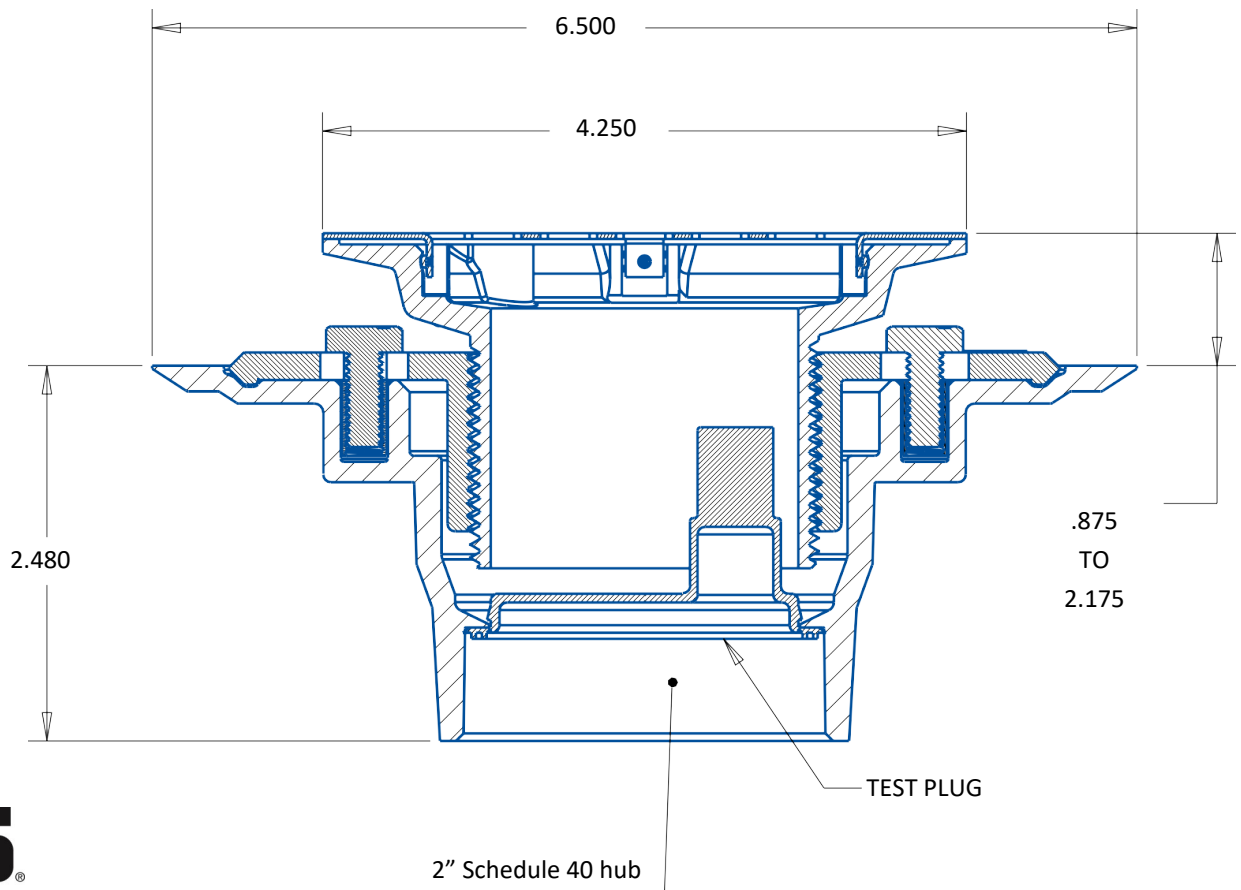

Specification

- 2" X 3" Solvent Weld
- Beveled base with recessed holes for mounting to subfloor
- Reversible clamping collar for added height of tailpiece
- Strainers: round or square, stamped steel snap-in or screw down, and heavy cast brass screw down
- Integral test plug included, pipe must be cut square. [View instructions.](#)
- Integral test plug rated for 3 story DWV test (30 ft. of head)
- Square barrel accessory allows installer to convert round drains to square
- Available in ABS (black) PVC (gray)
- Special Finishes Available
- Complies to ASME A112.18.2-2015 / CSA B125.2-15
- IAPMO listed

See product listing on second page