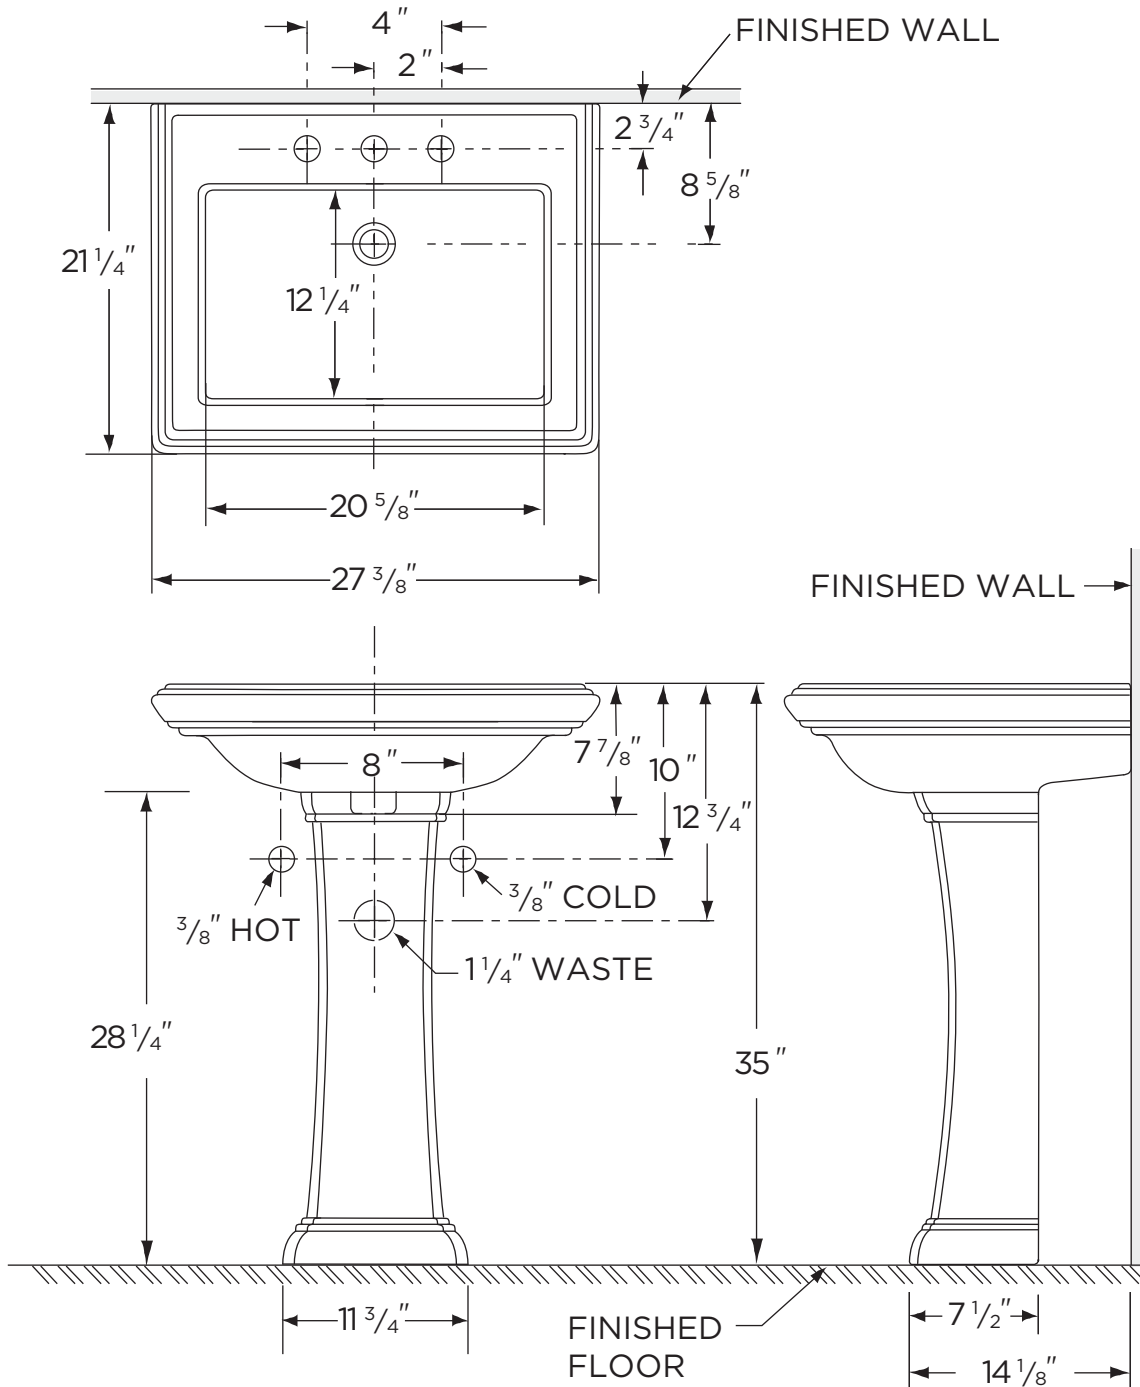

- 27 3/8" x 21 1/4" Pedestal Lavatory
- 4" Centers: 22-585
(Lavatory 12-585, Pedestal 29-847)
- 8" Centers: 22-589
(Lavatory 12-589, Pedestal 29-847)
- 20 5/8" x 12 1/4" Bowl
- Generous Washbasin With Large Deck Space
- Available in White and Biscuit

Dimensions:

Height 35"
 Width 27 3/8"
 Depth 21 1/4"
 Shipping Weight 81 lbs

Specifications: Lavatory—#12-585 Shown

Pedestal—#29-847

Job Name	
Date	
Model Specified	
Quantity	
Customer	
Contractor	
Architect/engineer	

www.gerberonline.com

LOGAN SQUARE™

22-585 / 22-589

Lavatory & Pedestal Unit

(Lavatory 12-585 Shown with Pedestal 29-847)

NOTES:

All dimensions are in inches.
Illustrations may not be drawn to scale.

PLUMBERS NOTE:

Provide suitable reinforcement for all wall supports.

IMPORTANT:

Dimensions of fixtures are nominal and may vary within the range of tolerances established by ASME Standard A 112.19.2.