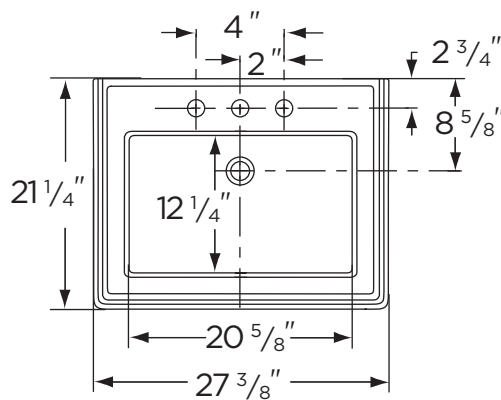

- 27 3/8" x 21 1/4" Pedestal Lavatory
- 4" Centers: 22-585
(Lavatory 12-585, Pedestal 29-847)
- 8" Centers: 22-589
(Lavatory 12-589, Pedestal 29-847)
- 20 5/8" x 12 1/4" Bowl
- Generous Washbasin With Large Deck Space
- Available in White and Biscuit

Dimensions:

Height 35"
 Width 27 3/8"
 Depth 21 1/4"
 Shipping Weight 81 lbs

Specifications: Lavatory—#12-585 Shown

Pedestal—#29-847

Job Name	
Date	
Model Specified	
Quantity	
Customer	
Contractor	
Architect/engineer	

www.gerberonline.com

LOGAN SQUARE™

22-585 / 22-589

Lavatory & Pedestal Unit

(Lavatory 12-585 Shown with Pedestal 29-847)

NOTES:

All dimensions are in inches.
Illustrations may not be drawn to scale.

PLUMBERS NOTE: