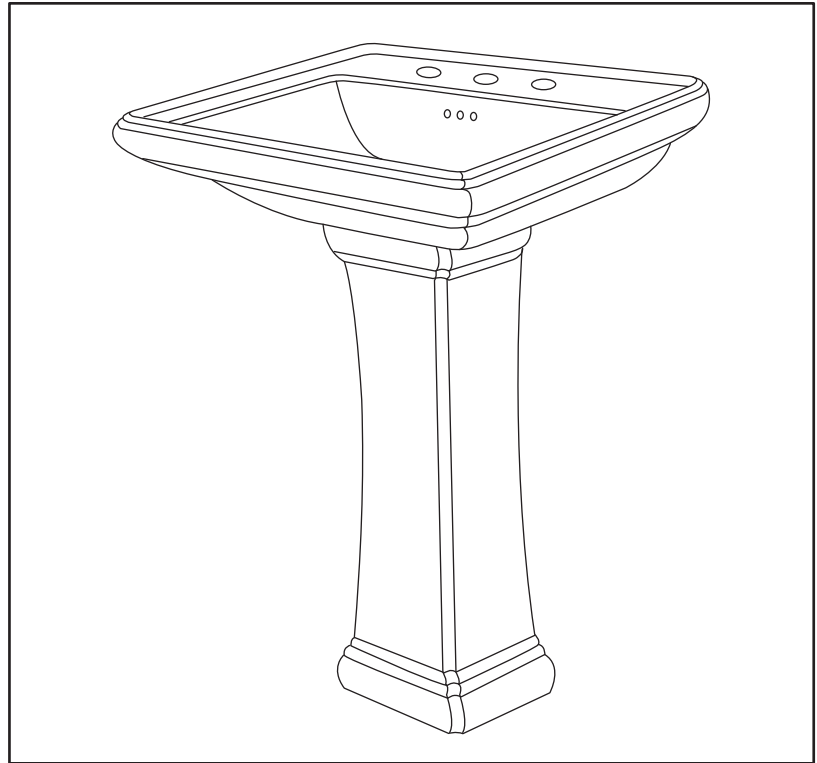

VITREOUS CHINA

LAVATORY
22-585 / 22-589

LAVATORIES

TOILETS

BIDETS / URINALS

CAST IRON

LOGAN SQUARE™ Lavatory & Pedestal Unit

Features:

- 27 3/8" x 21 1/4" Pedestal Lavatory
- 4" Centers: 22-585
(Lavatory 12-585, Pedestal 29-847)
- 8" Centers: 22-589
(Lavatory 12-589, Pedestal 29-847)
- 20 5/8" x 12 1/4" Bowl
- Generous Washbasin With Large Deck Space
- Available in White and Biscuit

Dimensions:

Height 35"
 Width 27 3/8"
 Depth 21 1/4"
 Shipping Weight 81 lbs

Specifications: Lavatory—#12-585 Shown

Pedestal—#29-847

Job Name	
Date	
Model Specified	
Quantity	
Customer	
Contractor	
Architect/engineer	