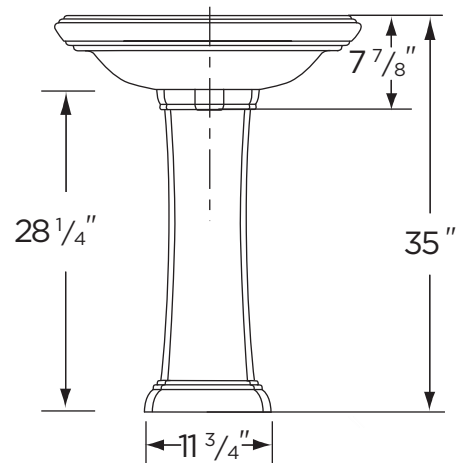

VITREOUS CHINA

LAVATORY
22-585 / 22-589

LAVATORIES

TOILETS

BIDETS / URINALS

CAST IRON

LOGAN SQUARE™ Lavatory & Pedestal Unit

Features:

- 27 3/8" x 21 1/4" Pedestal Lavatory
- 4" Centers: 22-585
(Lavatory 12-585, Pedestal 29-847)
- 8" Centers: 22-589
(Lavatory 12-589, Pedestal 29-847)
- 20 5/8" x 12 1/4" Bowl
- Generous Washbasin With Large Deck Space
- Available in White and Biscuit

Dimensions:

Height 35"
 Width 27 3/8"
 Depth 21 1/4"
 Shipping Weight 81 lbs

Specifications: Lavatory—#12-585 Shown

Pedestal—#29-847

Job Name	
Date	
Model Specified	
Quantity	
Customer	
Contractor	
Architect/engineer	

www.gerberonline.com

LOGAN SQUARE™

22-585 / 22-589

Lavatory & Pedestal Unit

(Lavatory 12-585 Shown with Pedestal 29-847)

NOTES:

All dimensions are in inches.
Illustrations may not be drawn to scale.

PLUMBERS NOTE: