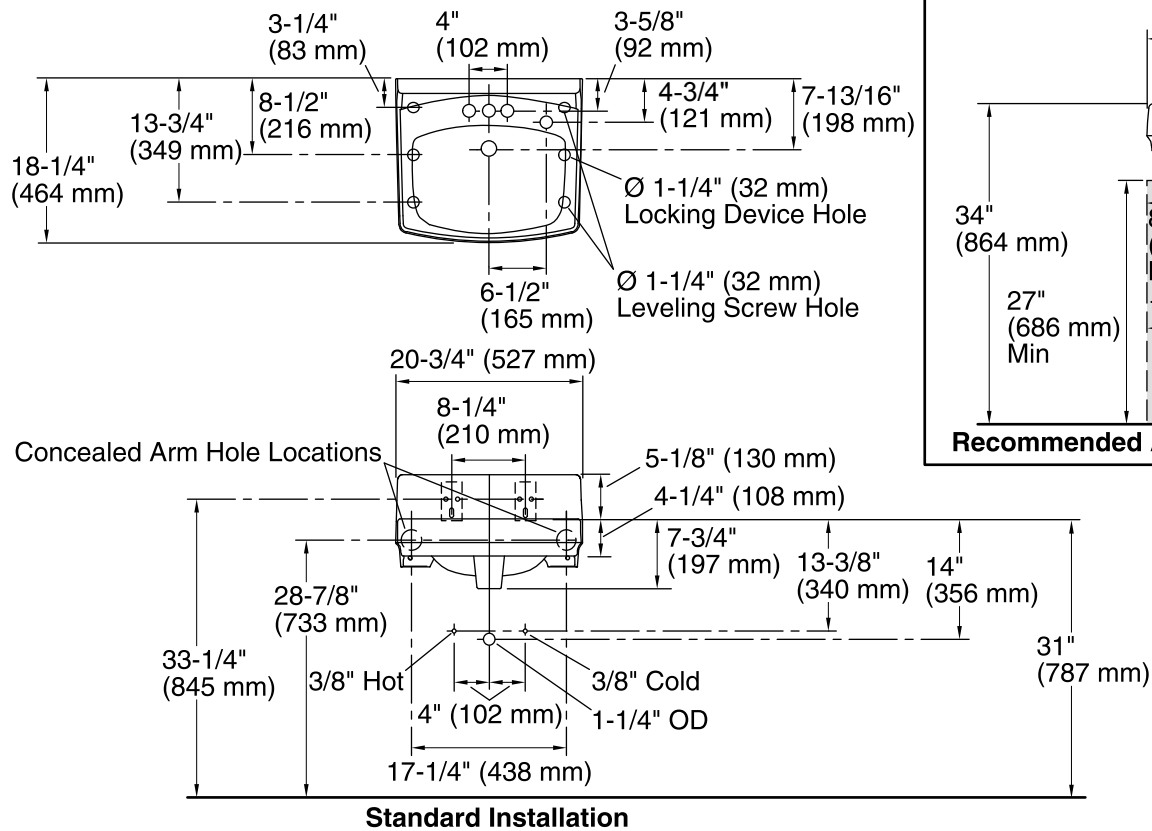

Technical Information

All product dimensions are nominal.

Bowl configuration:	Single
Installation:	Wall-mount
Bowl area (Center)	Length: 10" (254 mm) Width: 15" (381 mm) With overflow: Yes Water depth: 3-1/4" (83 mm)
Bowl area	With overflow: Yes
Number of deck holes:	4
Faucet hole(s):	1-1/4" (32 mm)
Soap/Lotion hole:	1-1/4" (32 mm)
Drain hole:	1-3/4" (44 mm)

Notes

Install this product according to the installation instructions.

ADA compliant when installed to the specific requirements of these regulations.