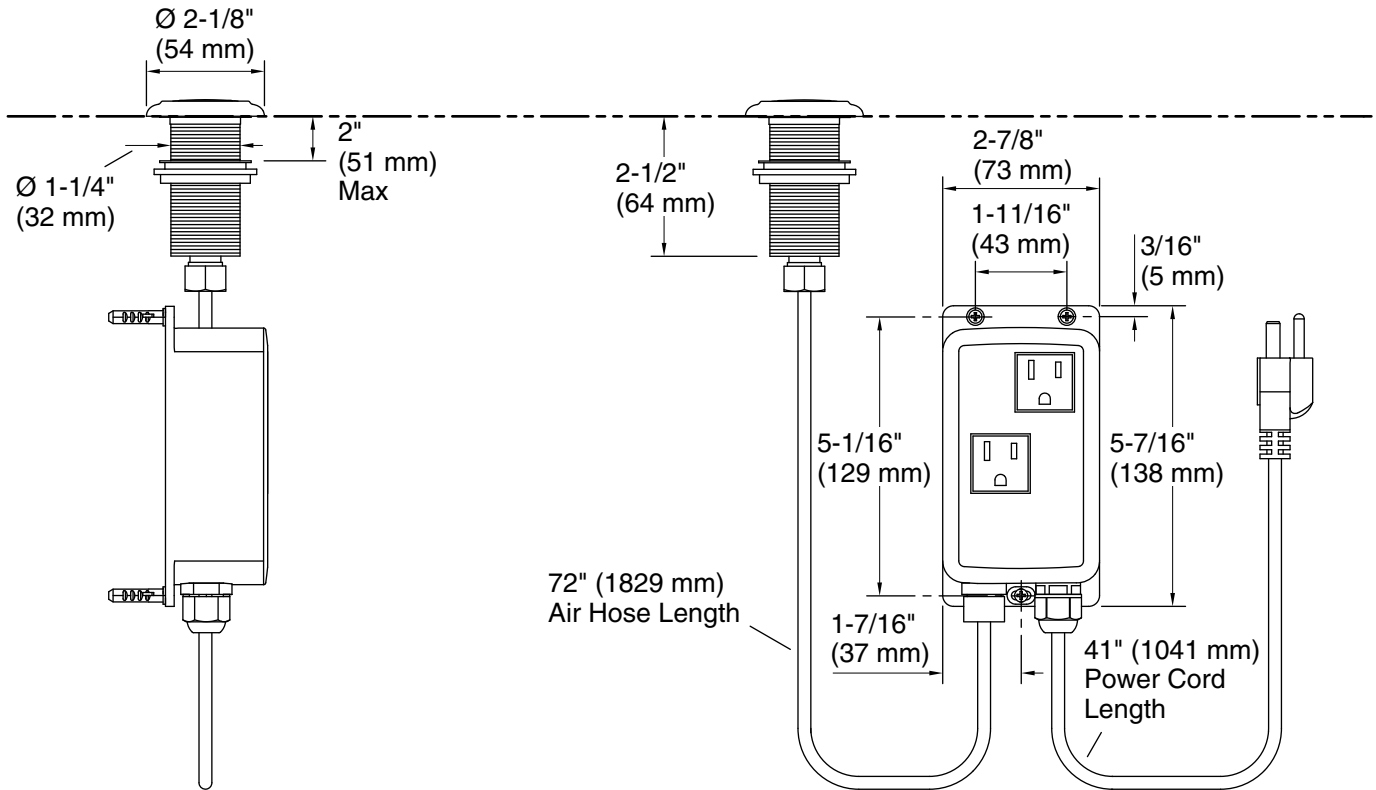

Required Electrical Service

Technical Information

All product dimensions are nominal.

Installation Type: Deck-mount

Material: Brass/Plastic