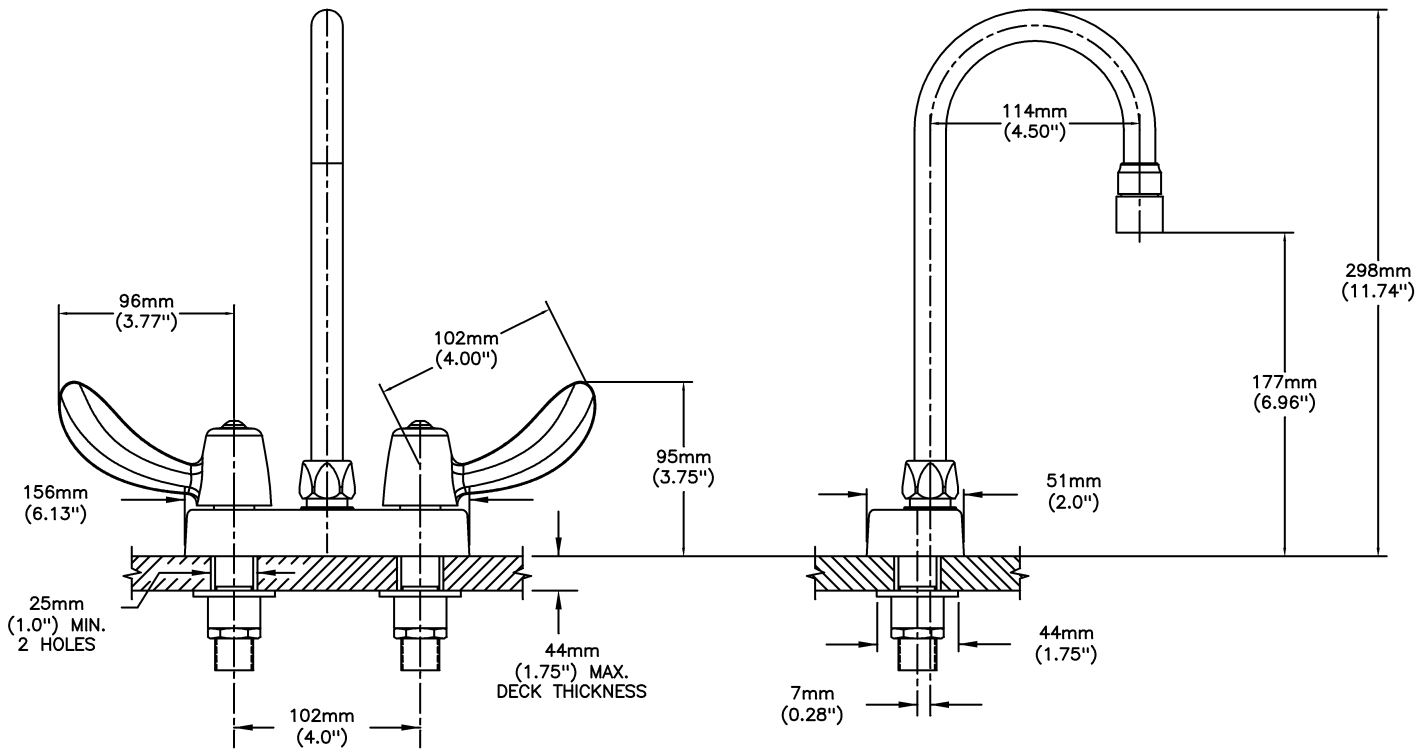

Lavatory Faucets

4" deck LESS pop-up - CER-TECK® ceramic structures

Model No: 27C4832

COMPLIES WITH:

- Verified compliant with 0.25% weighted average Pb content regulations
- CSA certified.
- Complies to ASME A112.18.1/CSA B125.1
- Outlet options 2 and 7 are EPA WaterSense listed
- (Contact Delta Representative for State and/or Local Approvals)

SPECIFICATION:

- HEAVY DUTY CAST BRASS sink faucet
- 102mm (4") centers, two handle
- Polished chrome plated finish
- CER-TECK® ceramic structures
- Metal hold-down package
- Spout#: 8 - Gooseneck spout-4.5" spout reach -Standard rigid/swivel field installation-Vandal resistant .090" wall thickness(R2)
- Outlet#: 3 - Vandal Resistant 1.5 gpm (5.7L/min) Flow Control Aerator
- Handle#: 2 - 102 mm (4") Hooded Blade Handles-ADA compliant-Metal-Color indexed-Vandal resistant screws

OPERATION:

- Not Available

(Dimensional drawing on following page)

Delta reserves the right (1) to make changes to specifications and materials, and (2) to change or discontinue models, both without notice or obligation. Dimensions are for reference. Measurement may vary plus or minus 6mm(0.25"). Mounting locations are suggested only. Check with local codes for requirements in your area. This spec was produced July 23, 2018.

INLET FOR 3/8" OR 1/2" FLEXIBLE RISER
OR 1/2-14 NPSM COUPLING NUT (NOT SUPPLIED)

Delta reserves the right (1) to make changes to specifications and materials, and (2) to change or discontinue models, both without notice or obligation. Dimensions are for reference. Measurement may vary plus or minus 6mm(0.25"). Mounting locations are suggested only. Check with local codes for requirements in your area. This spec was produced July 23, 2018.