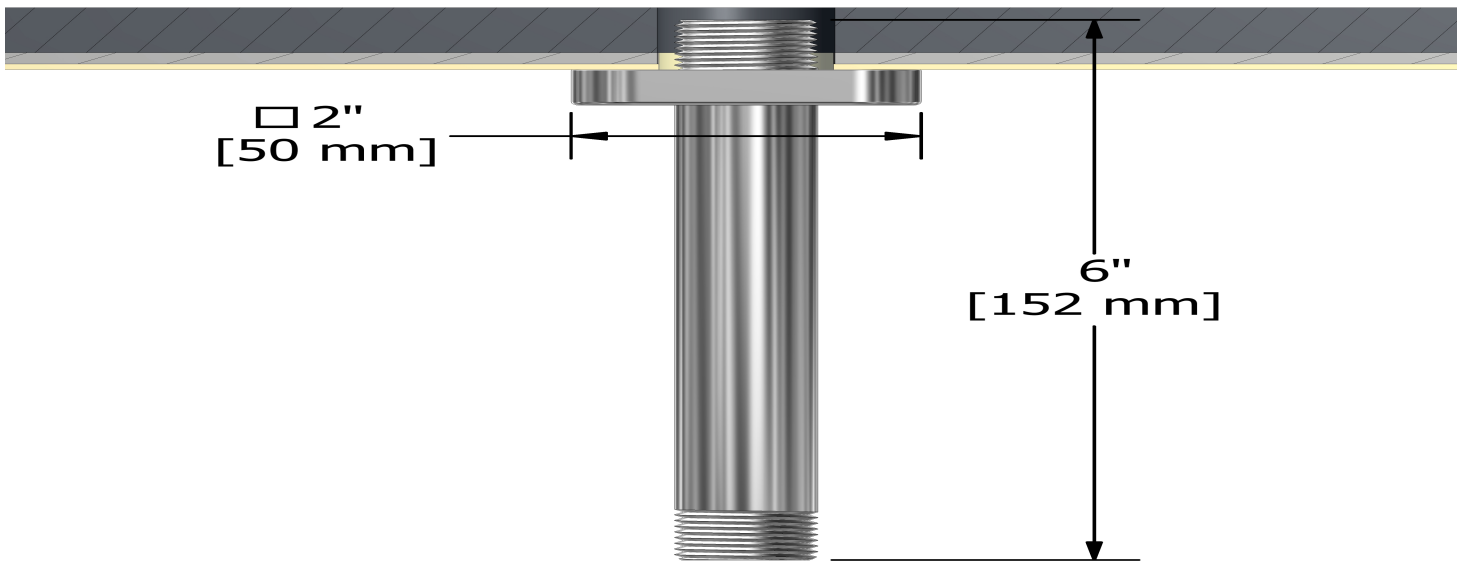

Sizes, models and finishes may differ from those presented.

Warranty

This Riobel Inc. product you have purchased carries a Limited Lifetime Warranty on the chrome, PVD finish, blacks and all working parts and is guaranteed from the initial purchase date against all manufacturing defects. All other finishes, including plastic components, are guaranteed for one year. All electric and/or electronic parts are covered by a 5-year limited warranty. The warranty offered on our products will be honored only if the installation is performed by a certified master plumber.

Customer Care

Phone (800) 777 - 9762 | Email: customer care@houseofrohl.com | Website: houseofrohl.com/support/contact-us

Consult your local House of Rohl showroom for additional information and specifications. For complete warranty details and a list of showrooms, go to houseofrohl.com