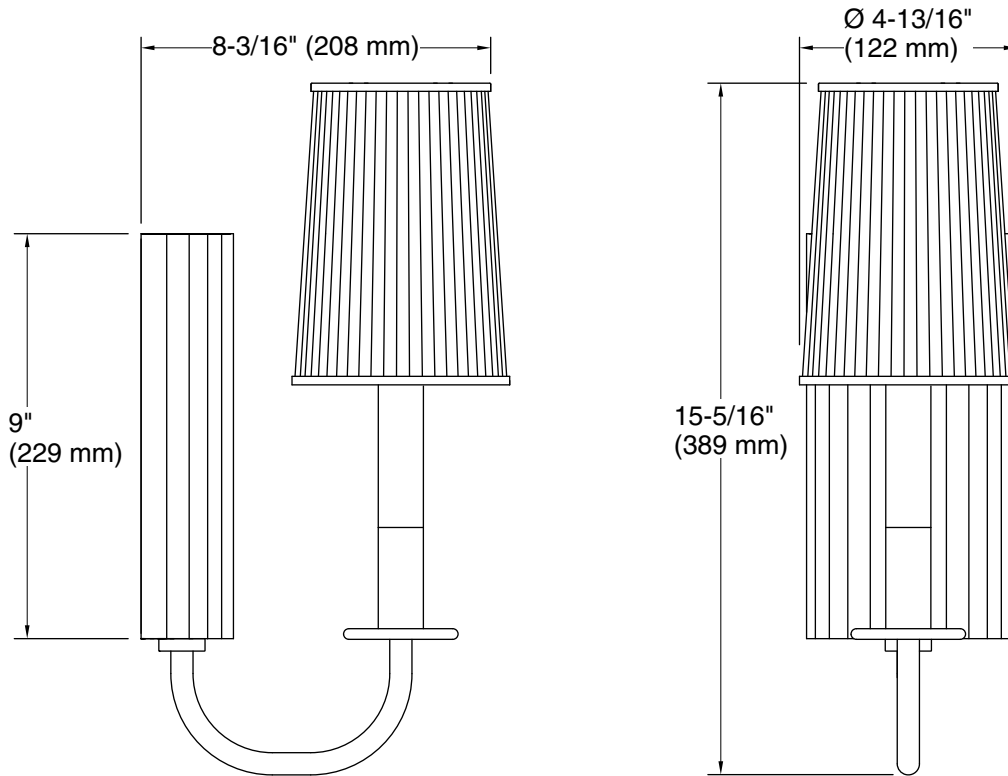

Required Electrical Service

One circuit required.

120 V, 60 Hz

Technical Information

All product dimensions are nominal.

Installation Type: Wall-mount
Material: Steel, Brass, Glass
Number of Lights: 1
Lighting Type: Socket-based
Socket Type: E-12 Candelabra
Number of Shades: 1
Shade Type: Glass - frosted