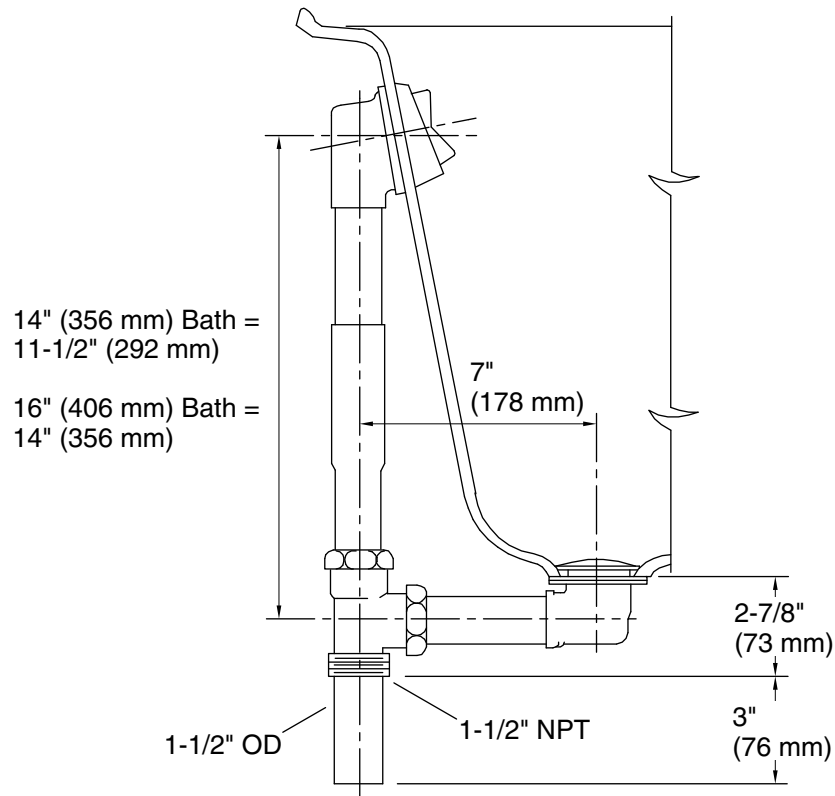

Features

- Adjustable trip lever pop-up drain.
- 1½" (38 mm) connection.

Material

- Brass tailpiece.
- 17-gauge brass construction.
- KOHLER finishes resist corrosion and tarnishing.

Installation

- For 14 (356 mm) -16 (406 mm) deep bath installations.
- For through-the-floor installations.

Recommended Products/Accessories

- K-23726 Drain treatment
- K-23723 Faucet cleaner

Codes/Standards

ASME A112.18.2/CSA B125.2

KOHLER® One-Year Limited Warranty

See website for detailed warranty information.

Technical Information

All product dimensions are nominal.

Notes

Install this product according to the installation instructions.