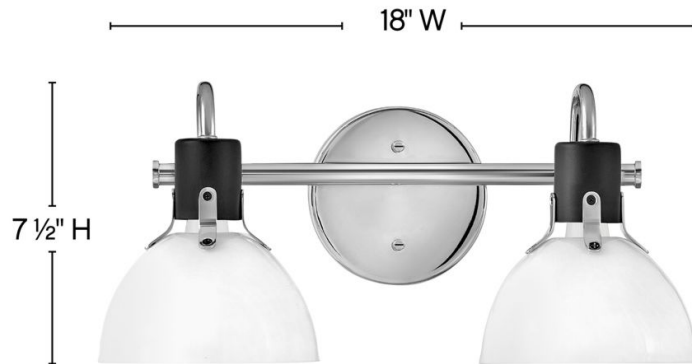

ARGO

5112CM

SMALL TWO LIGHT VANITY

Argo exudes class and style with a vintage industrial flair and a sleek silhouette. This transitional design features suspended cased opal glass and is available in two finish combinations, Chrome with Black and Heritage Brass with Black.

DETAILS	
FINISH:	Chrome
MATERIAL:	Steel
GLASS:	Cased Opal
DIMMABLE:	YES, WITH DIMMABLE LAMP (NOT INCLUDED)

DIMENSIONS	
WIDTH:	18"
HEIGHT:	7.5"
WEIGHT:	3lb
BACK PLATE:	5" Dia.
EXTENSION:	8.3"
TOP TO OUTLET:	3.25"

LIGHT SOURCE	
LIGHT SOURCE:	Socketed
WATTAGE:	2-12w Med. LED, 100w Equiv.
VOLTAGE:	120v

SHIPPING	
CARTON LENGTH:	20.5
CARTON WIDTH:	8.3
CARTON HEIGHT:	8.5
CARTON WEIGHT:	4.2

- Fixture can be mounted either up or down
- Suitable for use in damp locations as defined by NEC and CEC. Meets United States UL Underwriters Laboratories & CSA Canadian Standards Association Product Safety Standards.
- Bold silhouette with dramatic details creates a modern statement
- Sparkling chrome with reflective finish