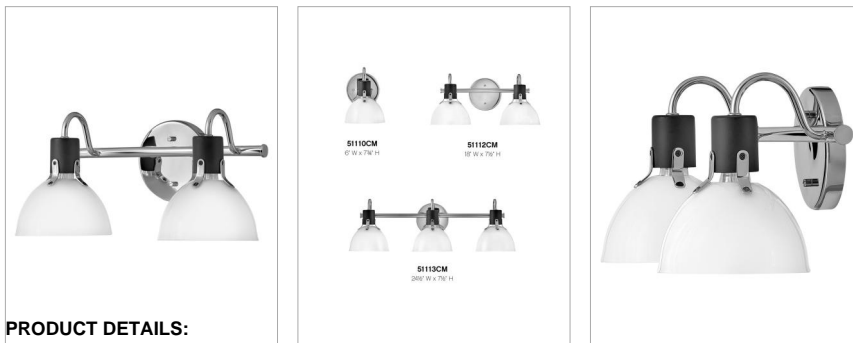

ARGO

5112CM

SMALL TWO LIGHT VANITY

Argo exudes class and style with a vintage industrial flair and a sleek silhouette. This transitional design features suspended cased opal glass and is available in two finish combinations, Chrome with Black and Heritage Brass with Black.

DETAILS	
FINISH:	Chrome
MATERIAL:	Steel
GLASS:	Cased Opal
DIMMABLE:	YES, WITH DIMMABLE LAMP (NOT INCLUDED)

DIMENSIONS	
WIDTH:	18"
HEIGHT:	7.5"
WEIGHT:	3lb
BACK PLATE:	5" Dia.
EXTENSION:	8.3"
TOP TO OUTLET:	3.25"

LIGHT SOURCE	
LIGHT SOURCE:	Socketed
WATTAGE:	2-12w Med. LED, 100w Equiv.
VOLTAGE:	120v

SHIPPING	
CARTON LENGTH:	20.5
CARTON WIDTH:	8.3
CARTON HEIGHT:	8.5
CARTON WEIGHT:	4.2

- Fixture can be mounted either up or down
- Suitable for use in damp locations as defined by NEC and CEC. Meets United States UL Underwriters Laboratories & CSA Canadian Standards Association Product Safety Standards.
- Bold silhouette with dramatic details creates a modern statement
- Sparkling chrome with reflective finish