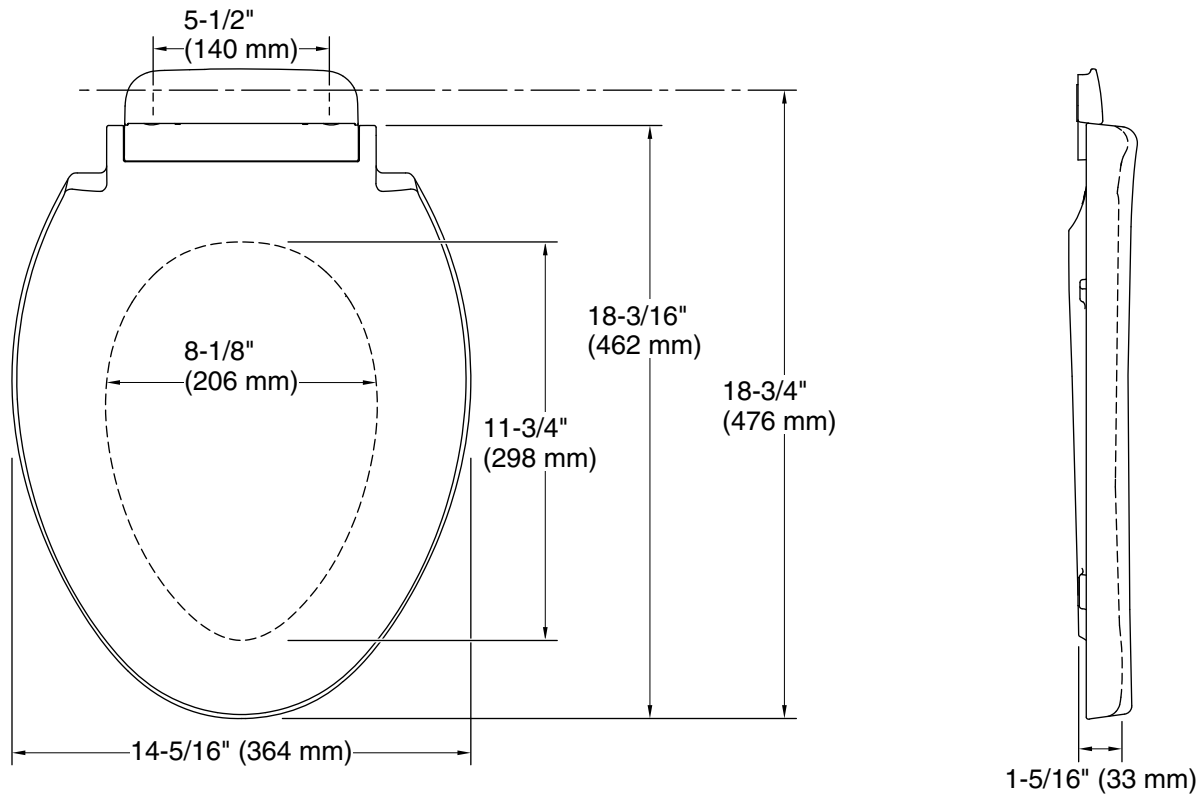

Color	Code	Description
-------	------	-------------

	0	
--	---	--

	7	
--	---	--

Technical Information

All product dimensions are nominal.

Seat shape type: Elongated
Seat front type: Closed-front
Seat-mounting holes: 5-1/2" (140 mm)