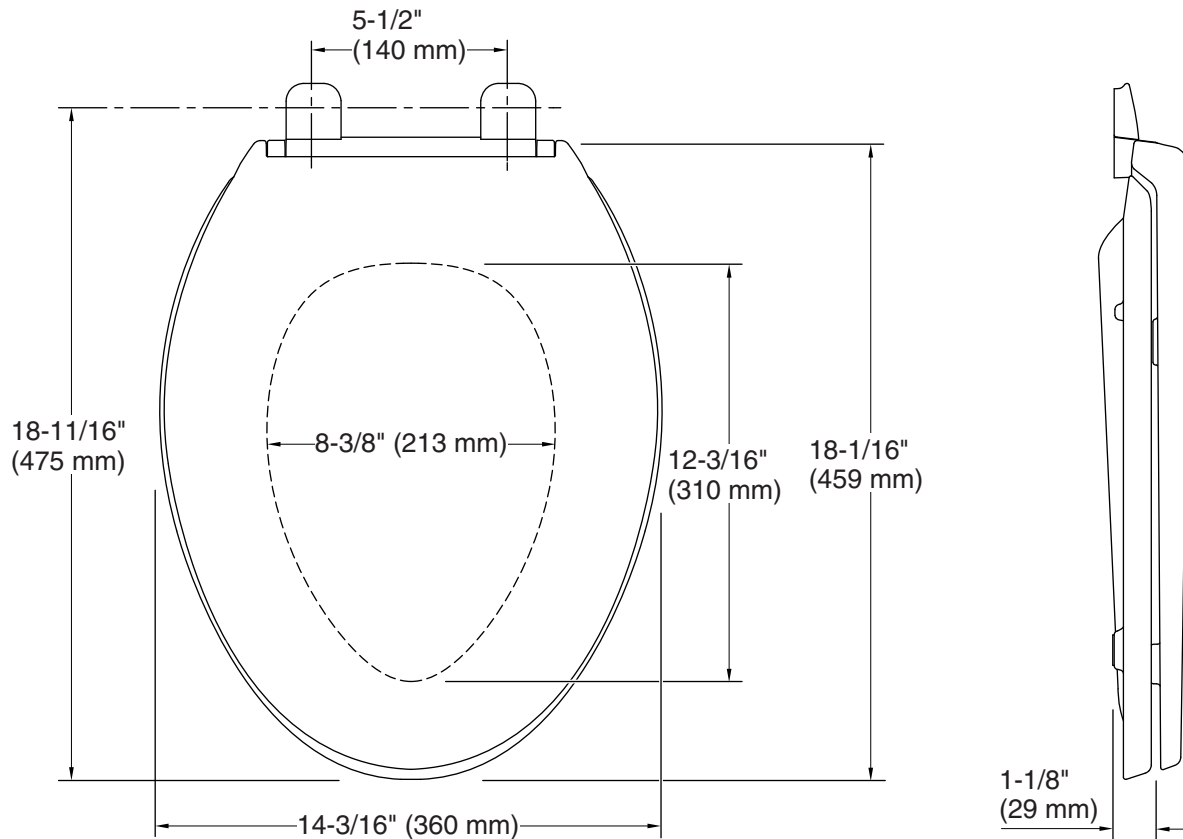

Color	Code	Description
-------	------	-------------

	0	
	96	
	95	
	G9	
	K4	
	58	
	7	

Technical Information

All product dimensions are nominal.

Seat shape type: Elongated
Seat front type: Closed-front
Seat-mounting holes: 5-1/2" (140 mm)