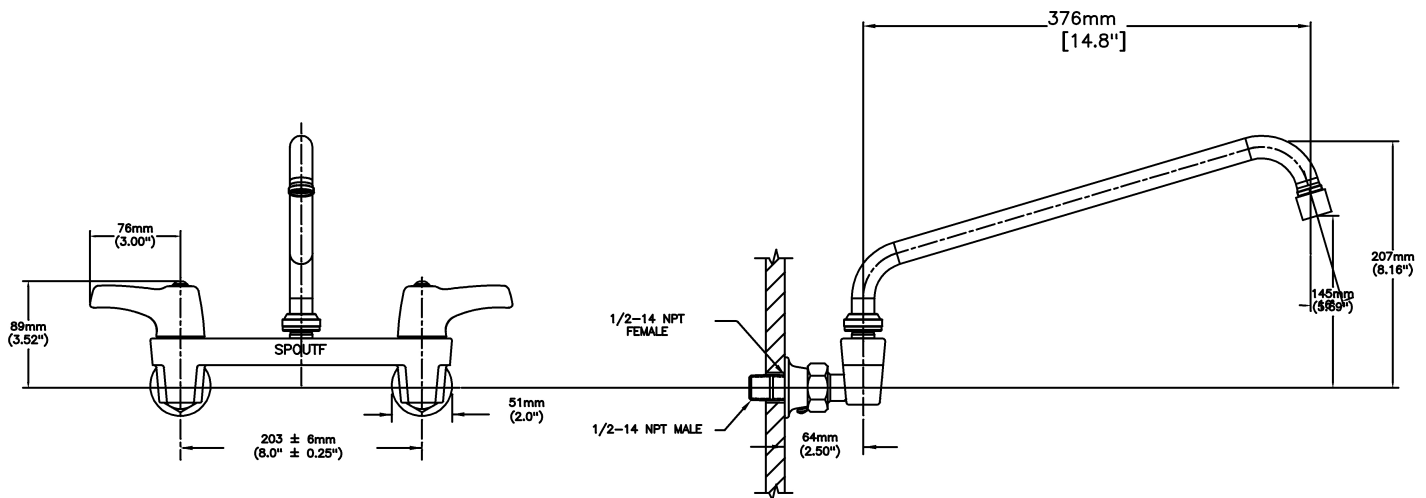

### SPECIFICATION:

- 203 mm (8") centers cast brass wallmount sink faucet
- Centers adjustable from 7.75" to 8.25" unless AC option selected
- Two handle
- Polished chrome plated finish
- LESS integral stops
- CER-TECK® 1/4 turn ceramic disk cartridges
- Spout#: 4 - 279mm (11") Tubular Swing Spout(S7)
- Outlet#: 3 - Vandal Resistant Aerator Outlet- 1.5 GPM (5.7 L/min) Flow Rate at 60 psi- pressure compensating
- Handle#: 3 - 76 mm (3") Lever Blade Handles-ADA Compliant-Metal-Color indexed-Vandal Resistant screws

### OPERATION:

- Not Available

***(Dimensional drawing on following page)***

Delta reserves the right (1) to make changes to specifications and materials, and (2) to change or discontinue models, both without notice or obligation. Dimensions are for reference. Measurement may vary plus or minus 6mm(0.25"). Mounting locations are suggested only. Check with local codes for requirements in your area. This spec was produced July 20, 2018.

INLETS: 1/2-14 NPT (FEMALE)  
OR 1/2-14 NPT (MALE) - WITH SUPPLIED NIPPLE

Delta reserves the right (1) to make changes to specifications and materials, and (2) to change or discontinue models, both without notice or obligation. Dimensions are for reference. Measurement may vary plus or minus 6mm(0.25"). Mounting locations are suggested only. Check with local codes for requirements in your area. This spec was produced July 20, 2018.