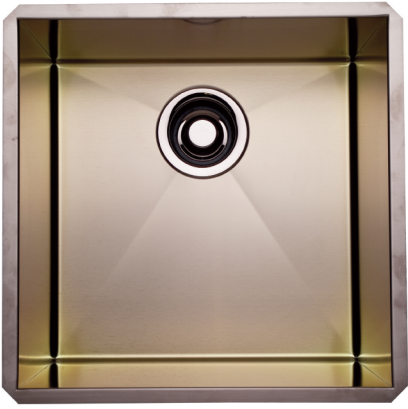

## ROHL SINGLE BOWL STAINLESS STEEL KITCHEN OR PREP SINK

ROHL Kitchen Sinks

#### FEATURES

- 14 31/32" x 14 31/32" x 9 27/32" deep (internal dimensions)
- Fully insulated using "quiet coat" sound deadening technology
- Commercial grade, 16 gauge 18/10 type 304 Stainless Steel
- Zero-edge side walls with "Tangent Edge." Easy to clean bottom edge radius.
- ISO 9001 certified
- ROHL brand logo
- Standard 3 1/2" drain opening
- Mounting brackets included
- Stainless Copper features the look of Copper with the durability of Stainless
- Brushed Stainless offers a brilliant shine
- 16 15/32" x 16 15/32" x 9 27/32" (external dimensions)

#### Colors

- Brushed Stainless Steel (SB)
- Stainless Copper (SC)