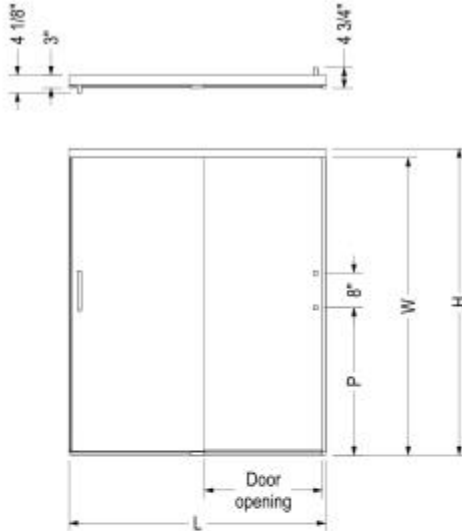

- Fits on showers with a wall height of at least 56.75in
- Slim header and thin edges accentuate the minimalist look
- Safety features: top and bottom integrated bumper to prevent slamming

Product characteristics:

Certifications

MAAX products adhere to one or more of the following certifications:

MAAX

Incognito 57 56-59 x 56 3/4 in. 6mm Sliding Tub Door for Alcove Instal

Model number:

139351-900-173-000

Dimensions: 56.75"

Installation: Tub Door

Material:

STANDARD

Dimensions

56 3/4 In.
(1441 mm)

Weight

105 lbs - 47 1/2 kg

Code	Description	H	W	L Adjustable	Door Opening	P	Wall adjustment
139349	Incognito 6mm 70 1/2" x 44 - 47"	70 1/2"	68 3/8"	44" - 47"	17 1/8" - 21 1/8"	33 7/8"	1/2"
139350	Incognito 6mm 70 1/2" x 56 - 59"	70 1/2"	68 3/8"	56" - 59"	23 1/8" - 27 1/8"	33 7/8"	1/2"
139351	Incognito 6mm 56 3/4" x 56 - 59"	56 3/4"	54 5/8"	56" - 59"	23 1/8" - 27 1/8"	18 7/8"	1/2"
139352	Incognito 8mm 70 1/2" x 44 - 47"	70 1/2"	68 3/8"	44" - 47"	17 1/8" - 21 1/8"	33 7/8"	1/2"
139353	Incognito 8mm 70 1/2" x 56 - 59"	70 1/2"	68 3/8"	56" - 59"	23 1/8" - 27 1/8"	33 7/8"	1/2"
139354	Incognito 8mm 56 3/4" x 56 - 59"	56 3/4"	54 5/8"	56" - 59"	23 1/8" - 27 1/8"	18 7/8"	1/2"

All dimensions are approximate. Structure measurements must be verified against the unit to ensure proper fit.

Project: _____

Contractor: _____

Representative: _____

Date: _____

Tel: _____

Notes: _____

MAAX