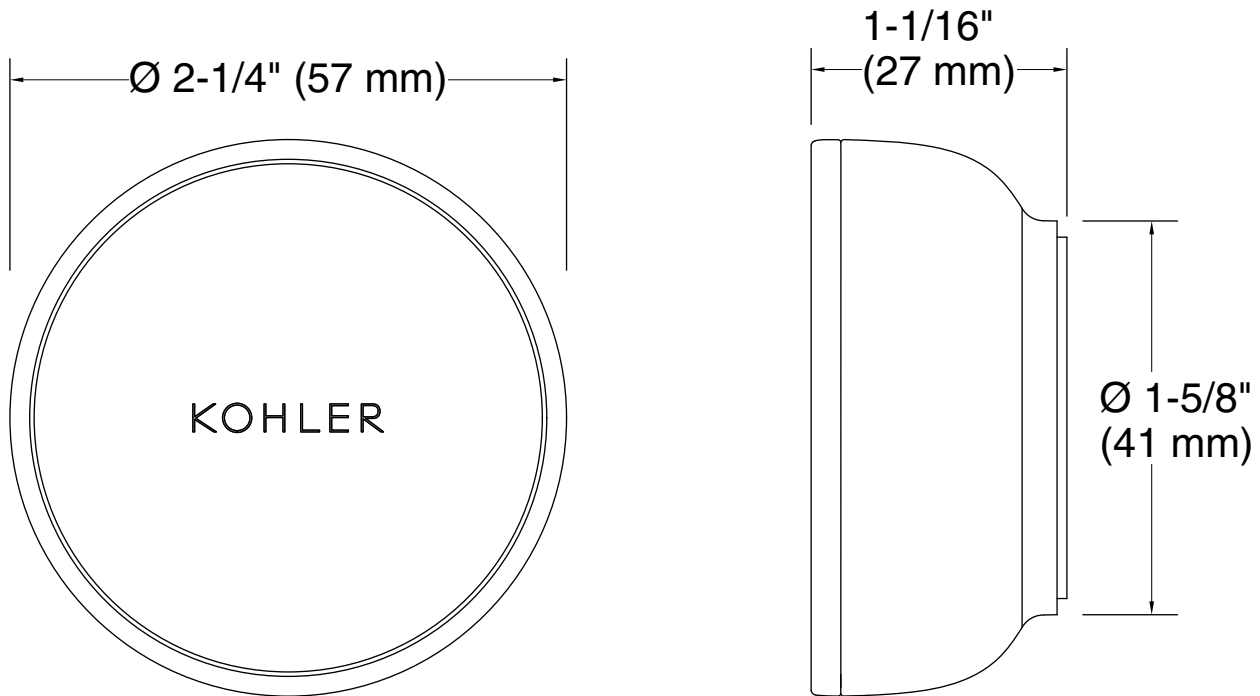

Technical Information

All product dimensions are nominal.

Power source: Battery - DC, included

Drain included: No

Bluetooth® range: 33 ft (10.1 m)

Bluetooth® version: 5