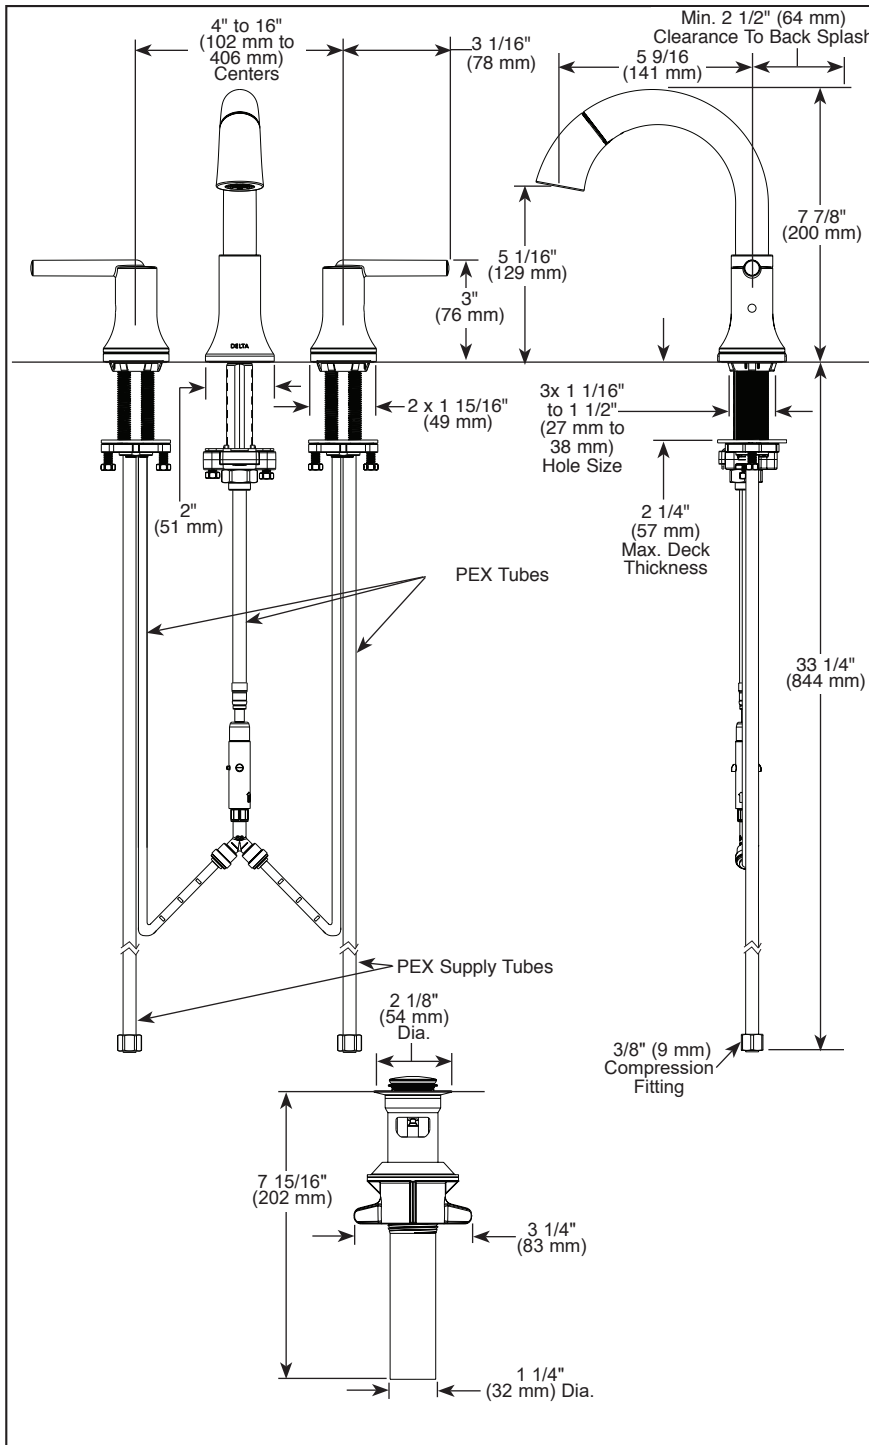

COMPLIES WITH:

- ASME A112.18.1 / CSA B125.1
- ASME A112.18.2 / CSA B125.2
- ♿ Indicates compliance to ICC/ANSI A117.1 - Valve control only
- EPA WaterSense®