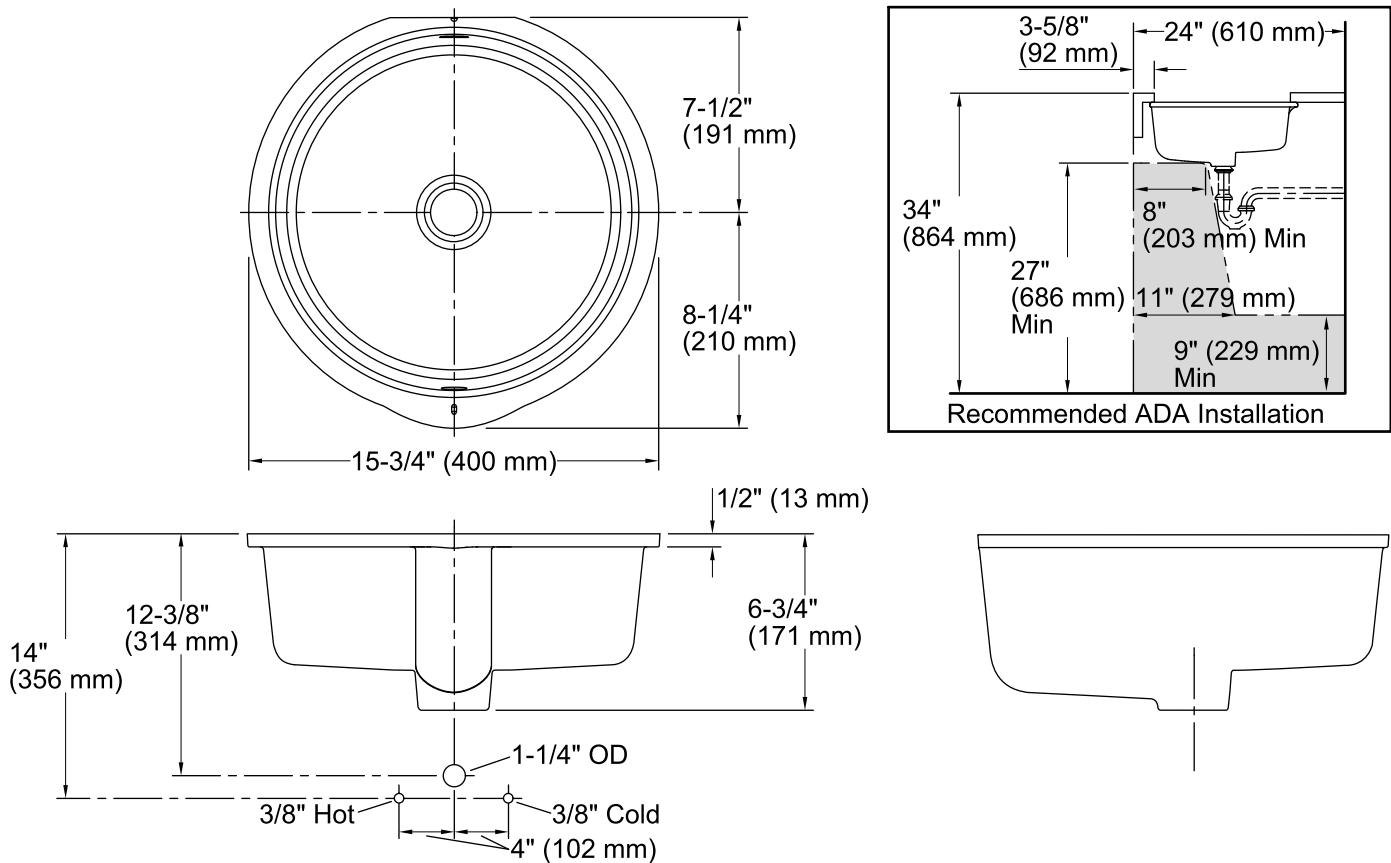

DemiLav® Verticyl® Round

Under-mount Bathroom Sink
K-2883

Features

- Vitreous china.
- Under-mount.
- Round basin with contemporary design.
- With overflow.
- No faucet holes; requires wall- or counter-mount faucet.
- 13-3/4" (349 mm) diameter

THE BOLD LOOK
OF **KOHLER**®

Technical Information

All product dimensions are nominal.

Bowl configuration:	Single
Installation:	Under-mount
Bowl area (Only)	Diameter: 13-3/4" (349 mm) Water depth: 3-1/8" (79 mm)
Drain hole:	1-3/4" (44 mm)
Template:	1109224-7, required, not included