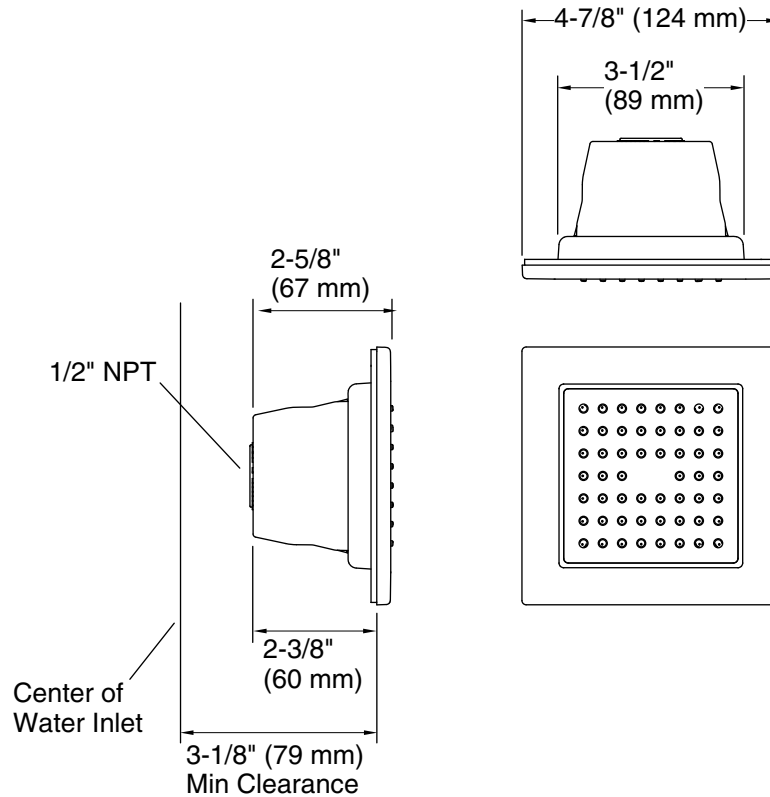

KOHLER® Faucets

Square 54-nozzle single-function body spray, 2.5 gpm
K-8002

WaterTile®

Features

- Single-function 54-nozzle body spray delivers a soothing spray.
- 2.5 gpm (9.5 lpm) maximum flow rate.
- Fully adjustable sprayface pivots for targeted hydromassage.
- MasterClean™ sprayface features an easy-to-clean surface that withstands mineral buildup.
- Low-profile design complements any decor.
- 1/2" NPT connection.

THE BOLD LOOK
OF **KOHLER®**

KOHLER Faucets

Square 54-nozzle single-function body spray, 2.5 gpm

WaterTile®

K-8002

Technical Information

All product dimensions are nominal.

Drain included: No