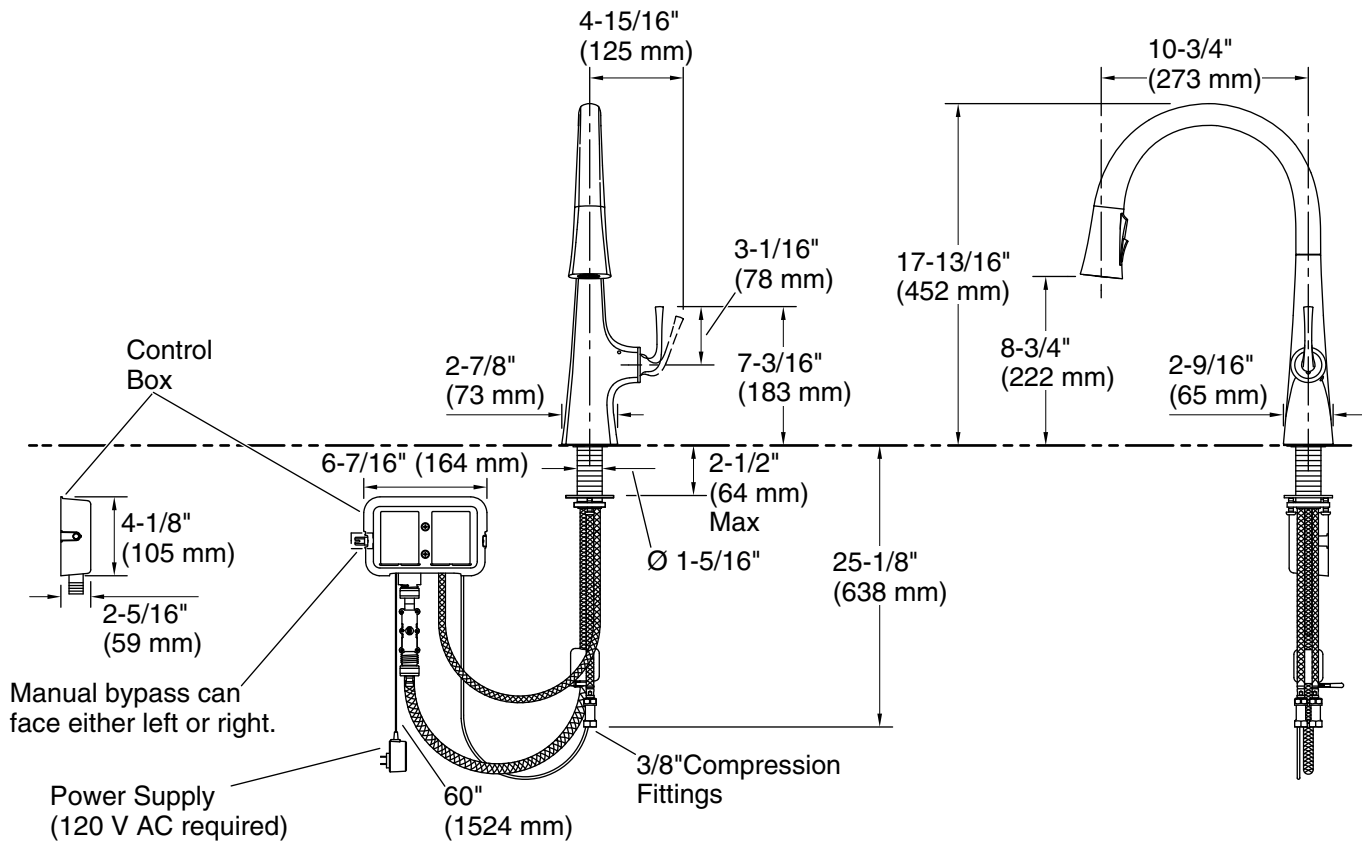

Technical Information

All product dimensions are nominal.

Power source: Plug - AC, not included

Drain included: No

Spout:

Spout reach: 10-3/4" (273 mm)

Notes

Install this product according to the installation instructions.

ADA complaint for faucet handles only.

ADA, CSA B651 compliant when installed to the specific requirements of these regulations.