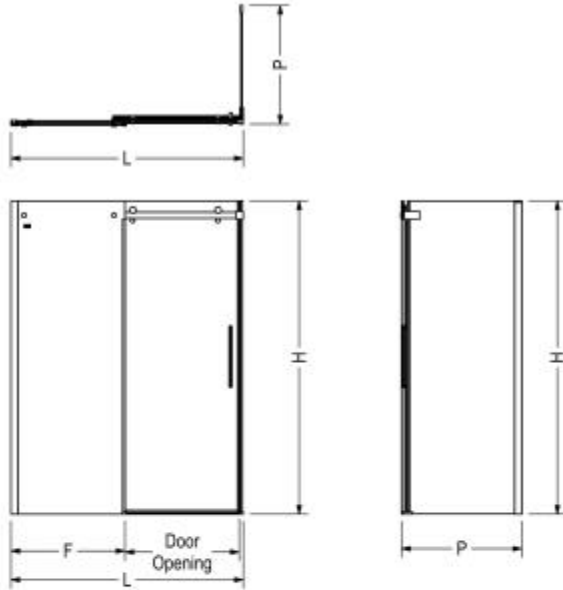

Halo 56 1/2-59 x 78 3/4 in. 8mm Sliding Shower Door for Alcove Installation

Model number:

138997-900-305-000

Dimensions: 59" x 59" x 83"

Installation: Alcove

Material:

Standard Features:

- Glass panels 5/16 in. (8 mm) with a height of 78 3/4 in.
- Lotus easy clean protection for effortless maintenance;;
- Ball bearing roller technology for smooth and quiet opening
- Reversible shower door for left or right opening
- Also available in a corner configuration
- Available in 4 finishes: Chrome, Brushed Nickel, Dark Bronze, Matte Black

Clear

Certifications

MAAX products adhere to one or more of the following certifications:

MAAX

Halo 56 1/2-59 x 78 3/4 in. 8mm Sliding Shower Door for Alcove Installa

Model number:

138997-900-305-000

Dimensions: 59" x 59" x 83"

Installation: Alcove

Material:

STANDARD

Dimensions

59 x 59 x 83 In.
(1499 x 1499 x 2108 mm)

Weight

162 lbs - 73 1/2 kg

Frame Type

Frameless

Door Adjustment

Frameless

Code	Description	H	L Adjustable	F	P Adjustable	Door Opening	Wall Adjustment
138996	Halo 78 3/4" x 47"	78 3/4"	44 1/2" - 47"	22 1/2"	-	16 1/4" - 18 3/4"	1"
138997	Halo 78 3/4" x 59"	78 3/4"	56 1/2" - 59"	28 5/8"	-	22 1/8" - 24 5/8"	1"
139393	Return Panel 30"	78 3/4"	-	-	27 7/8"	-	1"
138998	Return Panel 32"	78 3/4"	-	-	29 7/8"	-	1"
139395	Return Panel 34"	78 3/4"	-	-	31 7/8"	-	1"
139396	Return Panel 36"	78 3/4"	-	-	33 7/8"	-	1"
139394	Return Panel 42"	78 3/4"	-	-	39 7/8"	-	1"