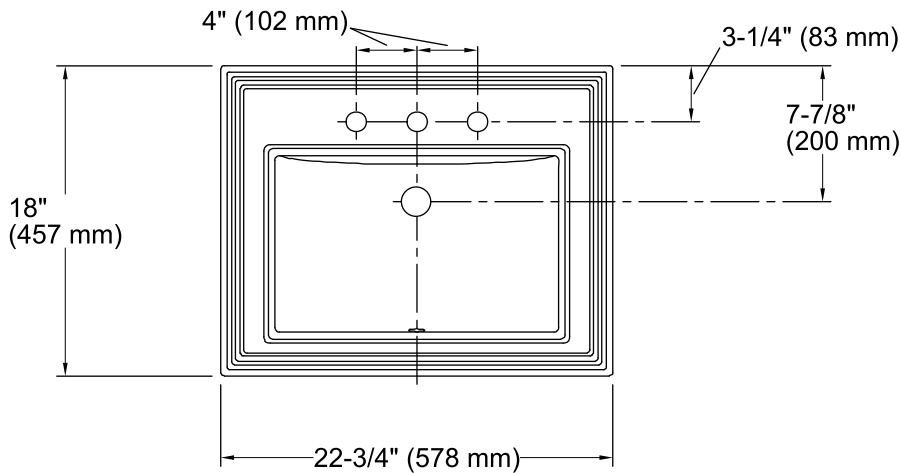

### Features

- Vitreous china.
- Drop-in.
- Elegant rectangular basin.
- With overflow.
- 8-inch centers.
- Coordinates with other products in the Memoirs collection.
- 22-3/4" (578 mm) x 18" (457 mm)

### Technical Information

All product dimensions are nominal.

Bowl configuration:	Single
Installation:	Drop-in
Bowl area (Only):	Length: 17" (432 mm) Width: 10" (254 mm) Water depth: 5" (127 mm)
Number of deck holes:	3
Faucet hole(s):	1-3/8" (35 mm)
Drain hole:	1-3/4" (44 mm)
Template:	1003676, required, included