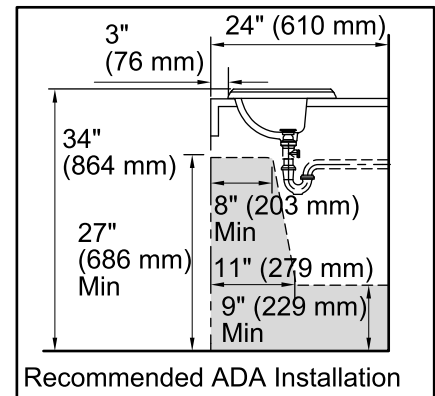

### Features

- Vitreous china.
- Drop-in.
- Elegant rectangular basin.
- With overflow.
- 8-inch centers.
- Coordinates with other products in the Memoirs collection.
- 22-3/4" (578 mm) x 18" (457 mm)

### Technical Information

All product dimensions are nominal.

Bowl configuration:	Single
Installation:	Drop-in
Bowl area (Only):	Length: 17" (432 mm) Width: 10" (254 mm) Water depth: 5" (127 mm)
Number of deck holes:	3
Faucet hole(s):	1-3/8" (35 mm)
Drain hole:	1-3/4" (44 mm)
Template:	1003676, required, included