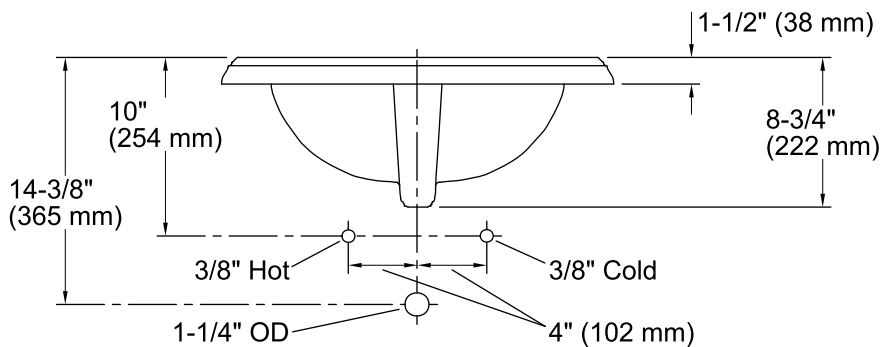

### Features

- Vitreous china.
- Drop-in.
- Elegant rectangular basin.
- With overflow.
- 8-inch centers.
- Coordinates with other products in the Memoirs collection.
- 22-3/4" (578 mm) x 18" (457 mm)

### Technical Information

All product dimensions are nominal.

Bowl configuration:	Single
Installation:	Drop-in
Bowl area (Only):	Length: 17" (432 mm) Width: 10" (254 mm) Water depth: 5" (127 mm)
Number of deck holes:	3
Faucet hole(s):	1-3/8" (35 mm)
Drain hole:	1-3/4" (44 mm)
Template:	1003676, required, included